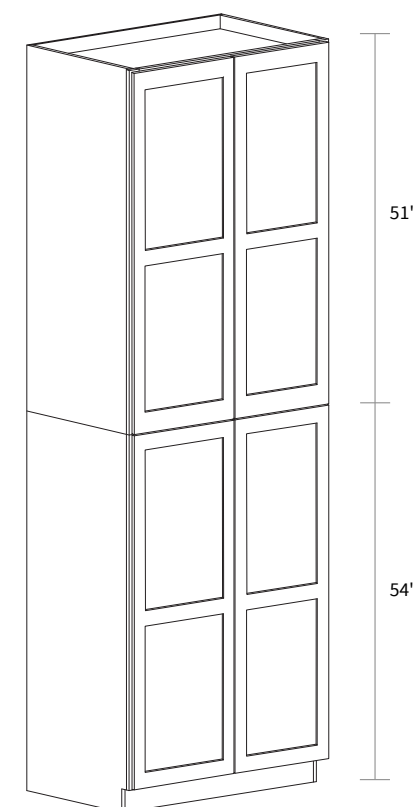

Wall Double Door 30" High

Item Code	Dimension
W2430	24"W x 30"H x 12"D
W2730	27"W x 30"H x 12"D
W3030	30"W x 30"H x 12"D
W3330	33"W x 30"H x 12"D
W3630	36"W x 30"H x 12"D
W3930	39"W x 30"H x 12"D

Features

Item Code	Dimension
WP3684	36"W x 84"H x 24"D
WP3693*	36"W x 93"H x 24"D

Features

- Four doors
- Four shelves
- *Five shelves
- Toe kick box is separated

Wall Pantry Double Door 30" Wide

Item Code	Dimension
WP30105	30"W x 105"H x 24"D

Features

- Four doors
- Six shelves
- Box is separated into TOP/BOTTOM two portions

Wall Pantry Double Door 36" Wide

Item Code	Dimension
WP36105	36"W x 105"H x 24"D

Features

- Four doors
- Six shelves
- Box is separated into TOP/BOTTOM two portions

Single Oven Pantry 93"

Item Code	Dimension
SOP3193	31-1/2"W x 93"H x 24"D

Features

- Opening 28-1/2" x 25-1/2"
- One shelf
- One small drawer
- Two big drawers
- Filler needs to be ordered separately
- Toe kick box is separated