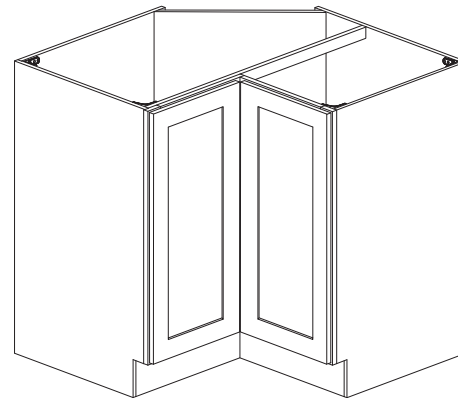

Base Blind Corner 42"

Item Code	Dimension
BBC42	42"W x 34-1/2"H x 24"D

Features

- One full height door 17-1/2" wide, 15" opening
- Hinges on the central stile
- Filler needs to be ordered separately
- One shelf

Opening Dimensions

Installation Diagram

Opening Dimensions

Installation Diagram

Base Lazy Susan

Item Code	Dimension
BLS33	33"W x 34-1/2"H x 24"D
BLS36	36"W x 34-1/2"H x 24"D

Features

Full height bi-folding door
 Two wooden susan included
 Wooden susan 26-1/4" diameter
 Soft close not available

Spice Rack

Item Code	Dimension
BSR09	9"W x 34-1/2"H x 24"D
BSR12	12"W x 34-1/2"H x 24"D

Features

Three levels of spice racks
 Fits items up to 9" tall

Trash Bin Cabinet

Item Code	Dimension
TB15	15"W x 34-1/2"H x 24"D
TB18	18"W x 34-1/2"H x 24"D