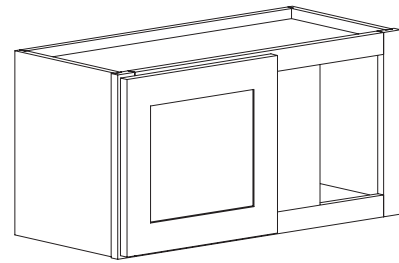

Item Code	Dimension
W333324	33"W x 33"H x 24"D
W363324	36"W x 33"H x 24"D

Features

Two Doors
One Shelf

Opening Dimensions

Installation Diagram

Wall Blind Corner 30"

Item Code	Dimension
WBC3015	30"W x 15"H x 12"D
WBC3030*	30"W x 30"H x 12"D
WBC3036*	30"W x 36"H x 12"D
WBC3039**	30"W x 39"H x 12"D

Features

- One door 17-1/2" wide, 15" opening
- Hinges on the central stile
- Cabinet can be flipped for left/right application
- Filler needs to be ordered separately
- *Two Shelves
- **Three Shelves

Wall Lazy Susan 24"