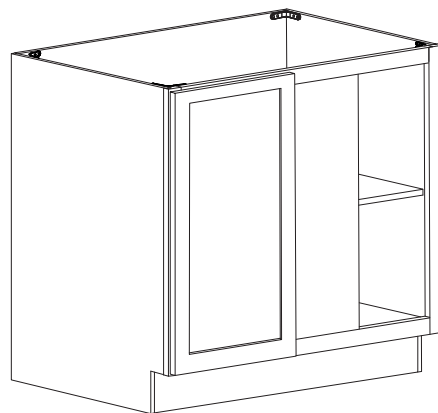

Features

Two doors
One false drawer front

Sink Base Diagonal Corner 24"

Item Code	Dimension
SBD36	36"W x 34-1/2"H x 24"D
SBD42	42"W x 34-1/2"H x 24"D

Features

One door
One false drawer front

Farm Sink Base

Item Code	Dimension
FSB33	33"W x 34-1/2"H x 24"D
FSB36	36"W x 34-1/2"H x 24"D

Features

Two doors

SBD36

SBD42

Base Blind Corner 39"

Item Code	Dimension
BBC39	39"W x 34-1/2"H x 24"D

Features

- One full height door 14-1/2" wide, 12" opening
- Hinges on the central stile
- Filler needs to be ordered separately
- One shelf

Base Blind Corner 42"

Item Code	Dimension
BBC42	42"W x 34-1/2"H x 24"D

Features

- One full height door 17-1/2" wide, 15" opening
- Hinges on the central stile
- Filler needs to be ordered separately
- One shelf