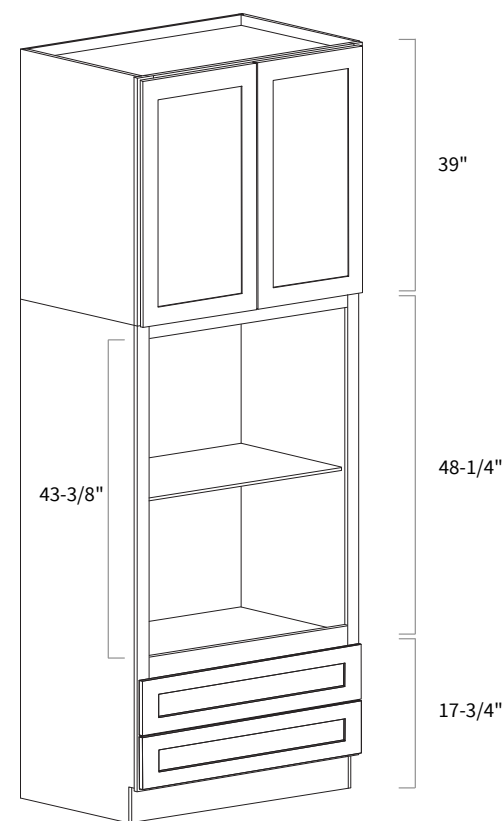

Wall Double Door 30" High

Item Code	Dimension
W2430	24"W x 30"H x 12"D
W2730	27"W x 30"H x 12"D
W3030	30"W x 30"H x 12"D
W3330	33"W x 30"H x 12"D
W3630	36"W x 30"H x 12"D
W3930	39"W x 30"H x 12"D

Features

Single Oven Pantry 105"

Item Code	Dimension
SOP31105	31-1/2"W x 105"H x 24"D

Features

- Opening 28-1/2" x 25-1/2"
- Two shelves
- One small drawer
- Two big drawers
- Filler needs to be ordered separately
- Box is separated into TOP/BOTTOM two portions

Double Oven Pantry 93"

Item Code	Dimension
DOP3193	31-1/2"W x 93"H x 24"D

Features

- Opening 28-1/2" x 43-3/8"
- Two shelves
- Two small drawers
- Filler needs to be ordered separately
- Toe kick box is separated

Double Oven Pantry 105"

Item Code	Dimension
DOP31105	31-1/2"W x 105"H x 24"D

Features

- Opening 28-1/2" x 43-3/8"
- Two shelves
- Two small drawers
- Filler needs to be ordered separately
- Box is separated into TOP/BOTTOM two portions