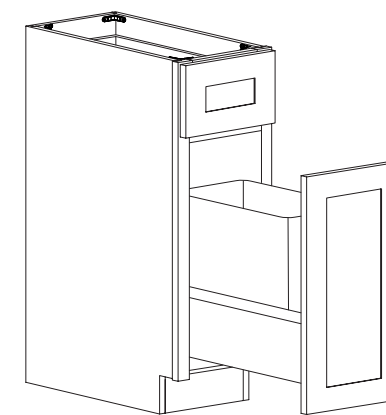

Features

One drawer
One trash bin for TB15
Double trash bin for TB18