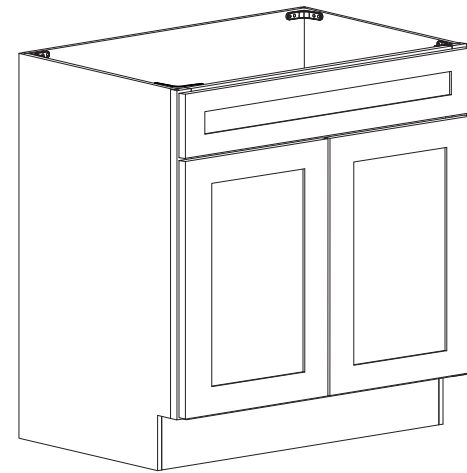

Features

- Two drawers
- Drawer front 14-5/8" high

Sink Base

Item Code	Dimension
SB24	24"W x 34-1/2"H x 24"D
SB30	30"W x 34-1/2"H x 24"D
SB33	33"W x 34-1/2"H x 24"D
SB36	36"W x 34-1/2"H x 24"D
SB42	42"W x 34-1/2"H x 24"D

Features

Two doors
One false drawer front

Sink Base Diagonal Corner 24"

Item Code	Dimension
SBD36	36"W x 34-1/2"H x 24"D
SBD42	42"W x 34-1/2"H x 24"D

Features

One door
One false drawer front

Farm Sink Base

Item Code	Dimension
FSB33	33"W x 34-1/2"H x 24"D
FSB36	36"W x 34-1/2"H x 24"D