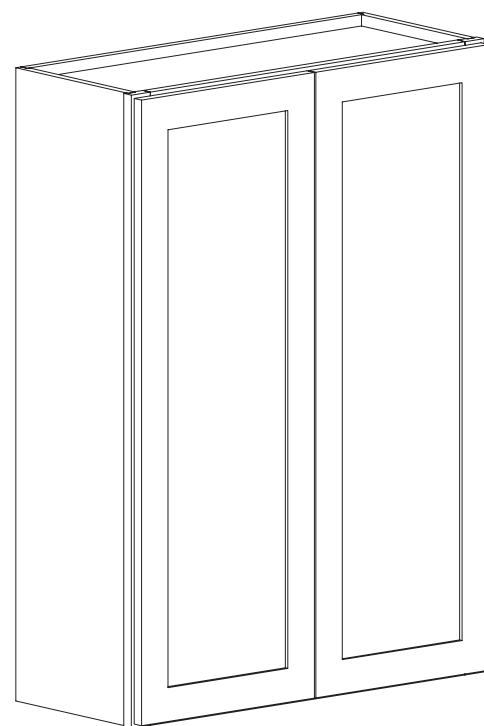

Features

Two Doors
Three Shelves