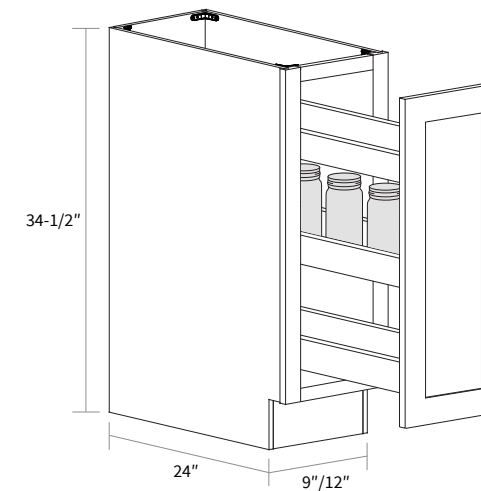

Base Blind Corner 42"

Item Code	Dimension
BBC42	42"W x 34-1/2"H x 24"D

Features

- One full height door 17-1/2" wide, 15" opening
- Hinges on the central stile
- Filler needs to be ordered separately
- One shelf

Opening Dimensions

Installation Diagram

Opening Dimensions

Installation Diagram

Base Lazy Susan

Item Code	Dimension
BLS33	33"W x 34-1/2"H x 24"D
BLS36	36"W x 34-1/2"H x 24"D

Features

Full height bi-folding door
 Two wooden susan included
 Wooden susan 26-1/4" diameter
 Soft close not available

Spice Rack

Item Code	Dimension
BSR09	9"W x 34-1/2"H x 24"D
BSR12	12"W x 34-1/2"H x 24"D

Features

Three levels of spice racks
 Fits items up to 9" tall

Trash Bin Cabinet

Item Code	Dimension
TB15	15"W x 34-1/2"H x 24"D
TB18	18"W x 34-1/2"H x 24"D