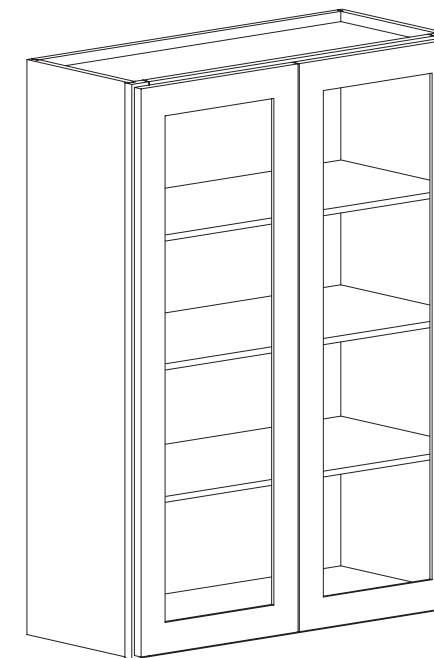

Wall Single Glass Door 39" High

Item Code	Dimension
W1239GD	12"W x 39"H x 12"D
W1539GD	15"W x 39"H x 12"D
W1839GD	18"W x 39"H x 12"D
W2139GD	21"W x 39"H x 12"D

Features

One Door
Two Shelves

Wall Double Glass Door 36" High

Item Code	Dimension
W2436GD	24"W x 36"H x 12"D
W2736GD	27"W x 36"H x 12"D
W3036GD	30"W x 36"H x 12"D
W3336GD	33"W x 36"H x 12"D
W3636GD	36"W x 36"H x 12"D

Features

Two Doors
Two Shelves

Wall Double Glass Door 39" High

Item Code	Dimension
W2439GD	24"W x 39"H x 12"D
W2739GD	27"W x 39"H x 12"D
W3039GD	30"W x 39"H x 12"D
W3339GD	33"W x 39"H x 12"D
W3639GD	36"W x 39"H x 12"D

Features

Two Doors
Two Shelves

Wall Diagonal Corner Glass Door

Item Code	Dimension
WDC2415GD	24"W x 15"H x 12"D
WDC2430GD*	24"W x 30"H x 12"D
WDC2436GD*	24"W x 36"H x 12"D
WDC2439GD**	24"W x 39"H x 12"D

Features

One door 14-3/4" wide, 13-3/4" opening
 *Two Shelves
 **Three Shelves