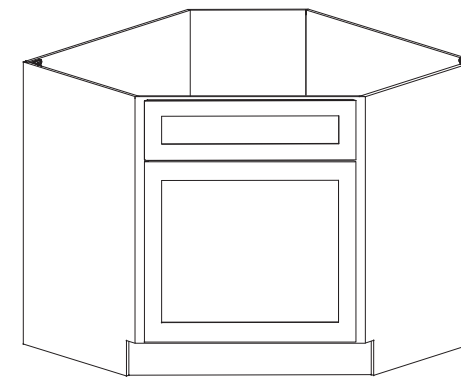

Features

- Two drawers
- Drawer front 14-5/8" high

Sink Base

Item Code	Dimension
SB24	24"W x 34-1/2"H x 24"D
SB30	30"W x 34-1/2"H x 24"D
SB33	33"W x 34-1/2"H x 24"D
SB36	36"W x 34-1/2"H x 24"D
SB42	42"W x 34-1/2"H x 24"D

Features

Two doors
One false drawer front

Sink Base Diagonal Corner 24"

Item Code	Dimension
SBD36	36"W x 34-1/2"H x 24"D
SBD42	42"W x 34-1/2"H x 24"D

Features

One door
One false drawer front

Farm Sink Base

Item Code	Dimension
FSB33	33"W x 34-1/2"H x 24"D
FSB36	36"W x 34-1/2"H x 24"D