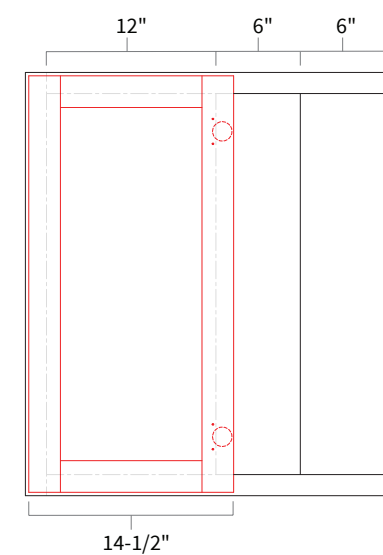

Wall Double Door 30" High

Item Code	Dimension
W2430	24"W x 30"H x 12"D
W2730	27"W x 30"H x 12"D
W3030	30"W x 30"H x 12"D
W3330	33"W x 30"H x 12"D
W3630	36"W x 30"H x 12"D
W3930	39"W x 30"H x 12"D

Features

Features

Two Doors
No Shelf
*One Shelf

Wall Refrigerator Double Door 21" High

Item Code	Dimension
W332124	33"W x 21"H x 24"D
W362124	36"W x 21"H x 24"D

Features

Two Doors
No Shelf

Wall Blind Corner 27"

Item Code	Dimension
WBC2715	27"W x 15"H x 12"D
WBC2730*	27"W x 30"H x 12"D
WBC2736*	27"W x 36"H x 12"D
WBC2739**	27"W x 39"H x 12"D

Features

One door 14-1/2" wide, 12" opening
Hinges on the central stile
Cabinet can be flipped for left/right application
Filler needs to be ordered separately
*Two Shelves
**Three Shelves

Wall Refrigerator Double Door 33" High

Item Code	Dimension
W333324	33"W x 33"H x 24"D
W363324	36"W x 33"H x 24"D

Features

Two Doors
One Shelf

Opening Dimensions

Installation Diagram

Wall Blind Corner 30"

Item Code	Dimension
WBC3015	30"W x 15"H x 12"D
WBC3030*	30"W x 30"H x 12"D
WBC3036*	30"W x 36"H x 12"D
WBC3039**	30"W x 39"H x 12"D