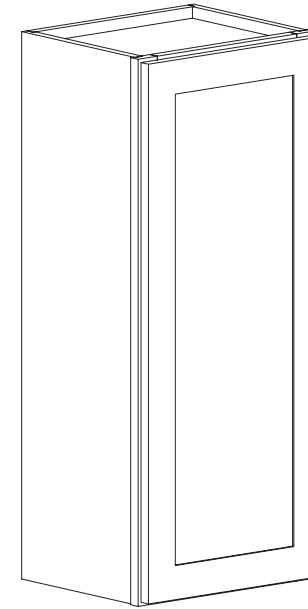

Features

One Door
No Shelf

Wall Double Door 15" High

Item Code	Dimension
W2415	24"W x 15"H x 12"D
W2715	27"W x 15"H x 12"D
W3015	30"W x 15"H x 12"D
W3315	33"W x 15"H x 12"D
W3615	36"W x 15"H x 12"D
W3915	39"W x 15"H x 12"D

Features

Two Doors
No Shelf

Wall Single Door 30" High

Item Code	Dimension
W0930	9"W x 30"H x 12"D
W1230	12"W x 30"H x 12"D
W1530	15"W x 30"H x 12"D
W1830	18"W x 30"H x 12"D
W2130	21"W x 30"H x 12"D

Features

One Door
Two Shelves

Wall Single Door 36" High

Item Code	Dimension
W0936	9"W x 36"H x 12"D
W1236	12"W x 36"H x 12"D
W1536	15"W x 36"H x 12"D
W1836	18"W x 36"H x 12"D
W2136	21"W x 36"H x 12"D

Features

One Door
Two Shelves

Wall Double Door 30" High

Item Code	Dimension
W2430	24"W x 30"H x 12"D
W2730	27"W x 30"H x 12"D
W3030	30"W x 30"H x 12"D
W3330	33"W x 30"H x 12"D
W3630	36"W x 30"H x 12"D
W3930	39"W x 30"H x 12"D

Features