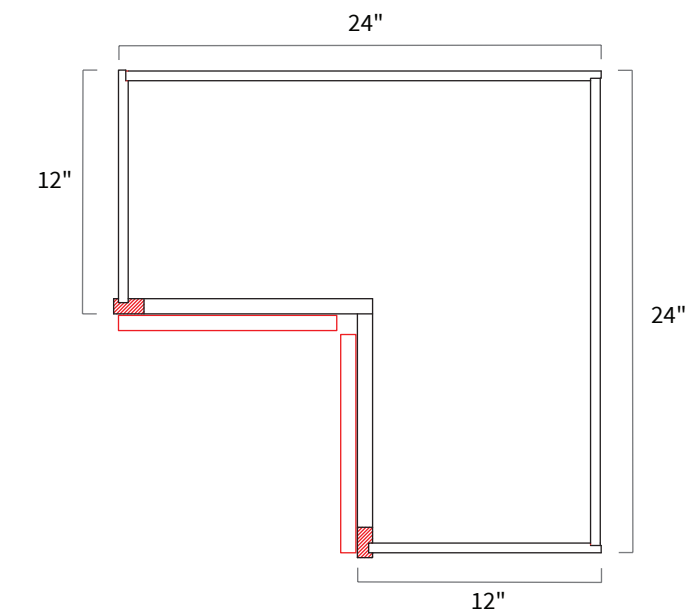

Item Code	Dimension
WLS2415	24"W x 15"H x 12"D
WLS2430*	24"W x 30"H x 12"D
WLS2436*	24"W x 36"H x 12"D
WLS2439**	24"W x 39"H x 12"D

Features

- Bi-folding door 10-3/4" wide each
- Soft close not available
- *Two Shelves
- **Three Shelves

Opening Dimensions

Installation Diagram

Wall Diagonal Corner 24"

Item Code	Dimension
WDC2415	24"W x 15"H x 12"D
WDC2430*	24"W x 30"H x 12"D
WDC2436*	24"W x 36"H x 12"D
WDC2439**	24"W x 39"H x 12"D

Features

One door 14-3/4" wide, 13-3/4" opening
 Glass door available, glass insert included
 *Two Shelves
 **Three Shelves

Wall Single Glass Door 15" High

Item Code	Dimension
W1215GD	12"W x 15"H x 12"D
W1515GD	15"W x 15"H x 12"D
W1815GD	18"W x 15"H x 12"D
W2115GD	21"W x 15"H x 12"D