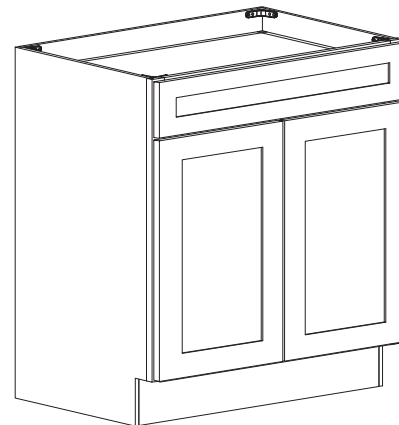

Features

- Two doors
- One drawer
- One shelf