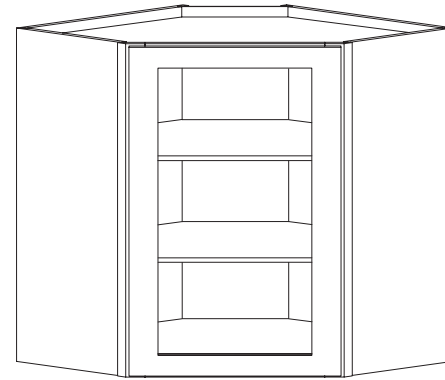

Item Code	Dimension
W2436GD	24"W x 36"H x 12"D
W2736GD	27"W x 36"H x 12"D
W3036GD	30"W x 36"H x 12"D
W3336GD	33"W x 36"H x 12"D
W3636GD	36"W x 36"H x 12"D

Features

Two Doors
Two Shelves

Wall Double Glass Door 39" High

Item Code	Dimension
W2439GD	24"W x 39"H x 12"D
W2739GD	27"W x 39"H x 12"D
W3039GD	30"W x 39"H x 12"D
W3339GD	33"W x 39"H x 12"D
W3639GD	36"W x 39"H x 12"D

Features

Two Doors
Two Shelves

Wall Diagonal Corner Glass Door

Item Code	Dimension
WDC2415GD	24"W x 15"H x 12"D
WDC2430GD*	24"W x 30"H x 12"D
WDC2436GD*	24"W x 36"H x 12"D
WDC2439GD**	24"W x 39"H x 12"D

Features

One door 14-3/4" wide, 13-3/4" opening
 *Two Shelves
 **Three Shelves

Wall Microwave 27" Wide

Item Code	Dimension
WMC2730	27"W x 30"H x 12"D
WMC2736	27"W x 36"H x 12"D
WMC2739	27"W x 39"H x 12"D

Features

Two doors
 Finished interior and shelf
 Shelf dimension: 24" x 16" x 3/4"