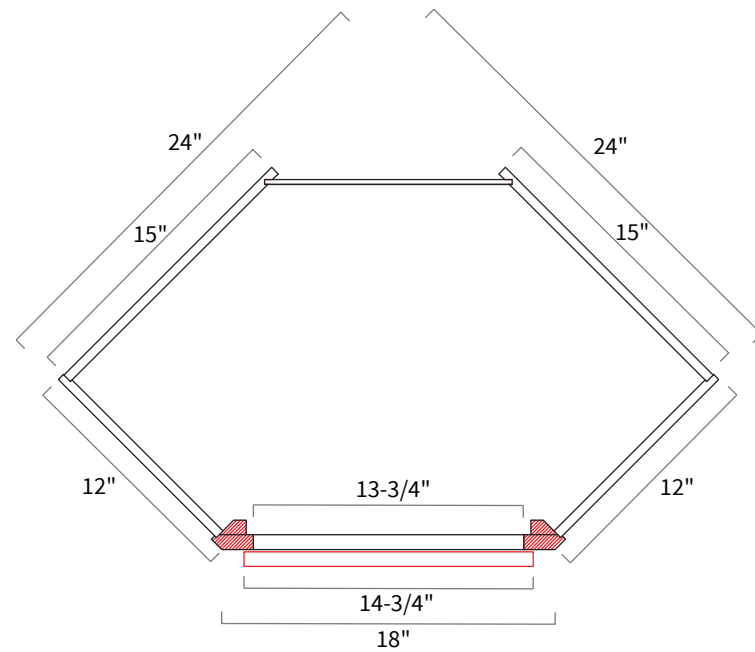

Item Code	Dimension
W2436GD	24"W x 36"H x 12"D
W2736GD	27"W x 36"H x 12"D
W3036GD	30"W x 36"H x 12"D
W3336GD	33"W x 36"H x 12"D
W3636GD	36"W x 36"H x 12"D

Features

Two Doors
Two Shelves

Wall Double Glass Door 39" High

Item Code	Dimension
W2439GD	24"W x 39"H x 12"D
W2739GD	27"W x 39"H x 12"D
W3039GD	30"W x 39"H x 12"D
W3339GD	33"W x 39"H x 12"D
W3639GD	36"W x 39"H x 12"D

Features

Two Doors
Two Shelves

Wall Diagonal Corner Glass Door

Item Code	Dimension
WDC2415GD	24"W x 15"H x 12"D
WDC2430GD*	24"W x 30"H x 12"D
WDC2436GD*	24"W x 36"H x 12"D
WDC2439GD**	24"W x 39"H x 12"D

Features

One door 14-3/4" wide, 13-3/4" opening
 *Two Shelves
 **Three Shelves

Wall Microwave 27" Wide

Item Code	Dimension
WMC2730	27"W x 30"H x 12"D
WMC2736	27"W x 36"H x 12"D
WMC2739	27"W x 39"H x 12"D

Features

Two doors
 Finished interior and shelf
 Shelf dimension: 24" x 16" x 3/4"