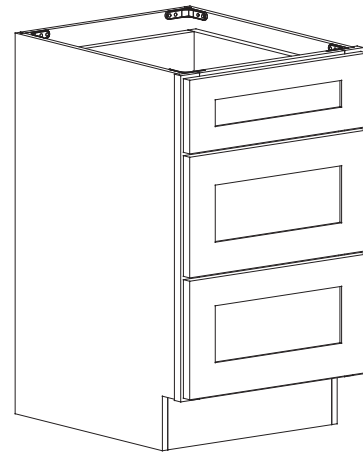

Drawer Vanity

Item Code	Dimension
VDB12	12"W x 34-1/2"H x 21"D
VDB15	15"W x 34-1/2"H x 21"D
VDB18	18"W x 34-1/2"H x 21"D
VDB21	21"W x 34-1/2"H x 21"D

Features

Three drawers
Small drawer front 6-1/4" high
Large drawer front 11-3/8" high