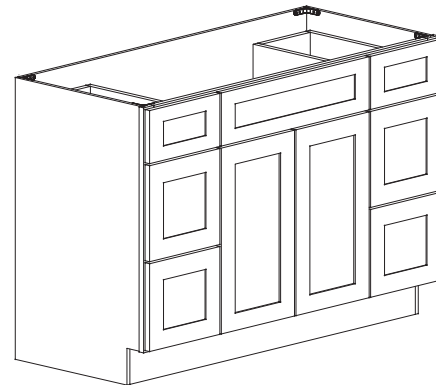

Features

Two doors
 One false drawer front
 Two drawers 12" wide

Base Vanity

Item Code	Dimension
VB48DS	48"W x 34-1/2"H x 21"D
VB60DS	60"W x 34-1/2"H x 21"D

Features

One false drawer front
Two doors
Six drawers 12" wide