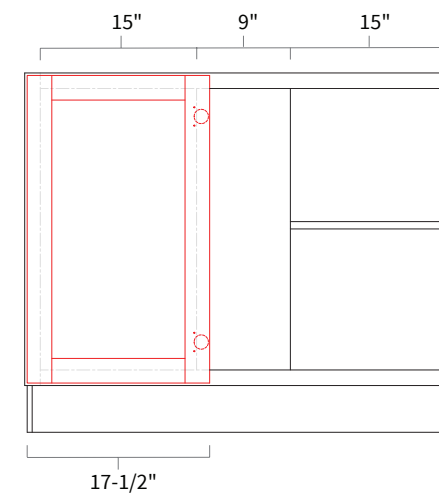

Item Code	Dimension
W2439GD	24"W x 39"H x 12"D
W2739GD	27"W x 39"H x 12"D
W3039GD	30"W x 39"H x 12"D
W3339GD	33"W x 39"H x 12"D
W3639GD	36"W x 39"H x 12"D

Features

Two Doors
Two Shelves

Wall Diagonal Corner Glass Door

Features

Two doors

SBD36

SBD42

Base Blind Corner 39"

Item Code	Dimension
BBC39	39"W x 34-1/2"H x 24"D

Features

- One full height door 14-1/2" wide, 12" opening
- Hinges on the central stile
- Filler needs to be ordered separately
- One shelf

Base Blind Corner 42"

Item Code	Dimension
BBC42	42"W x 34-1/2"H x 24"D

Features

- One full height door 17-1/2" wide, 15" opening
- Hinges on the central stile
- Filler needs to be ordered separately
- One shelf

Opening Dimensions

Installation Diagram

Opening Dimensions

Installation Diagram

Base Lazy Susan

Item Code	Dimension
BLS33	33"W x 34-1/2"H x 24"D
BLS36	36"W x 34-1/2"H x 24"D

Features

Full height bi-folding door
 Two wooden susan included
 Wooden susan 26-1/4" diameter
 Soft close not available