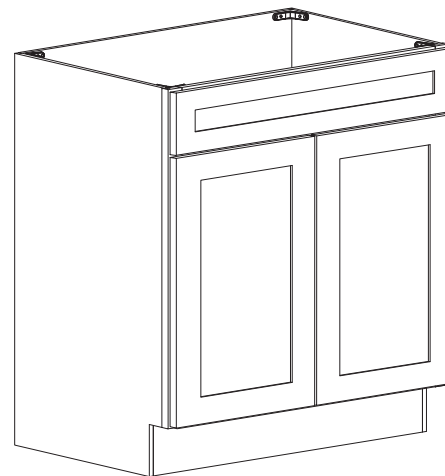

Features

Two doors
One false drawer front