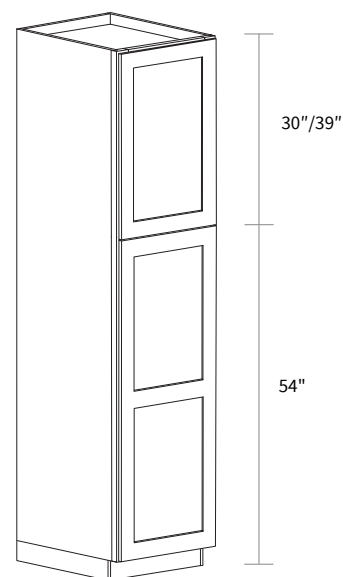

Item Code	Dimension
WDC2415GD	24"W x 15"H x 12"D
WDC2430GD*	24"W x 30"H x 12"D
WDC2436GD*	24"W x 36"H x 12"D
WDC2439GD**	24"W x 39"H x 12"D

Features

One door 14-3/4" wide, 13-3/4" opening
 *Two Shelves
 **Three Shelves

Wall Microwave 27" Wide

Item Code	Dimension
WMC2730	27"W x 30"H x 12"D
WMC2736	27"W x 36"H x 12"D
WMC2739	27"W x 39"H x 12"D

Features

Two doors
 Finished interior and shelf
 Shelf dimension: 24" x 16" x 3/4"

Wall Wine Rack 15" High

Item Code	Dimension
WWR3015	30"W x 15"H x 12"D

Features

Finished interior and exterior
 Can be used in both wall and base application

Glass Holder

Item Code	Dimension
GH30	28-1/2"W x 1-1/2"H x 12"D

Wall Pantry Single Door 18" Wide

Item Code	Dimension
WP1884	18"W x 84"H x 24"D
WP1893*	18"W x 93"H x 24"D

Features

- Two doors
- Four shelves
- *Five shelves
- Toe kick box is separated

Wall Pantry Double Door 24" Wide