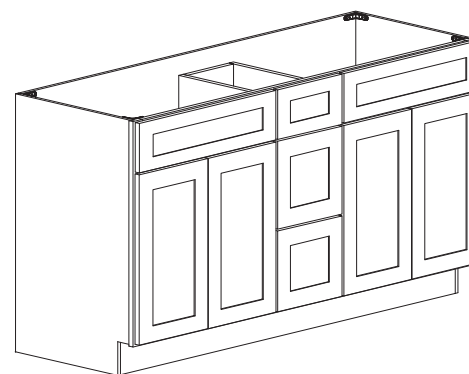

Features

Two false drawer fronts
Four doors
Three drawers 12" wide

Roll Out Tray

Item Code	Dimension
RT18	14"W x 3-1/2"H x 21"D
RT21	17"W x 3-1/2"H x 21"D
RT24	20"W x 3-1/2"H x 21"D
RT27	23"W x 3-1/2"H x 21"D
RT30	26"W x 3-1/2"H x 21"D
RT33	29"W x 3-1/2"H x 21"D
RT36	32"W x 3-1/2"H x 21"D

Features

5/8" thick solid hardwood
Dovetail construction box
Clear coat finish