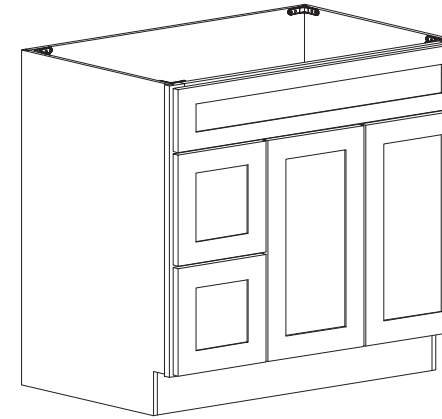

Features

Three drawers
 Small drawer front 6-1/4" high
 Large drawer front 11-3/8" high

Base Vanity

Item Code	Dimension
VB36DL	36"W x 34-1/2"H x 21"D

Features

Two doors
 One false drawer front
 Two drawers 12" wide