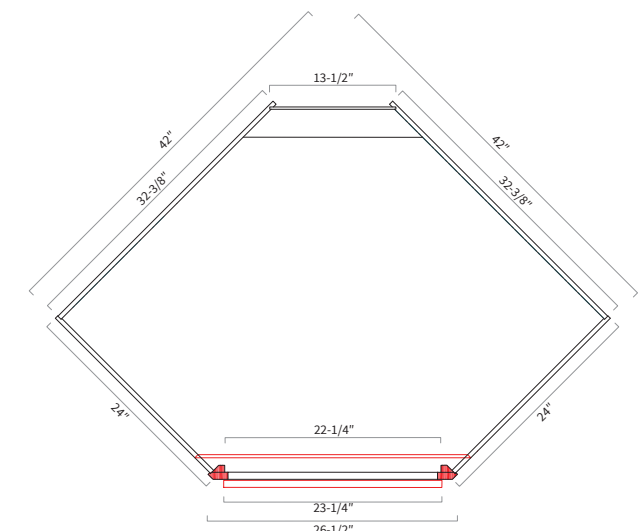

Sink Base

Item Code	Dimension
SB24	24"W x 34-1/2"H x 24"D
SB30	30"W x 34-1/2"H x 24"D
SB33	33"W x 34-1/2"H x 24"D
SB36	36"W x 34-1/2"H x 24"D
SB42	42"W x 34-1/2"H x 24"D

Features

Two doors
One false drawer front

Sink Base Diagonal Corner 24"

Item Code	Dimension
SBD36	36"W x 34-1/2"H x 24"D
SBD42	42"W x 34-1/2"H x 24"D

Features

One door
One false drawer front

Farm Sink Base

Item Code	Dimension
FSB33	33"W x 34-1/2"H x 24"D
FSB36	36"W x 34-1/2"H x 24"D

Features

Two doors

SBD42