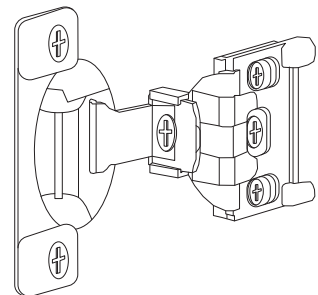

Touch-Up Pen

Item Code
TU

Features

Marker with stain or paint
For small scratch only

Hinge

Item Code
DTCHR

Features

Soft close hinge
3D adjustment