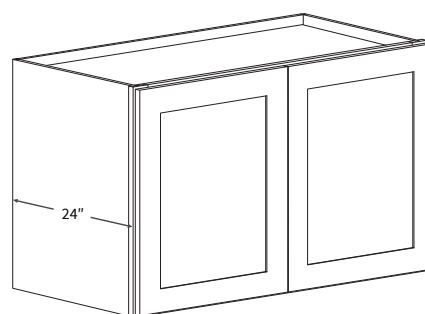

Features

One door 14-1/2" wide, 12" opening
Hinges on the central stile
Cabinet can be flipped for left/right application
Filler needs to be ordered separately
*Two Shelves
**Three Shelves

Wall Refrigerator Double Door 33" High

Item Code	Dimension
W333324	33"W x 33"H x 24"D
W363324	36"W x 33"H x 24"D

Features

Two Doors
One Shelf

Opening Dimensions

Installation Diagram

Wall Blind Corner 30"

Item Code	Dimension
WBC3015	30"W x 15"H x 12"D
WBC3030*	30"W x 30"H x 12"D
WBC3036*	30"W x 36"H x 12"D
WBC3039**	30"W x 39"H x 12"D