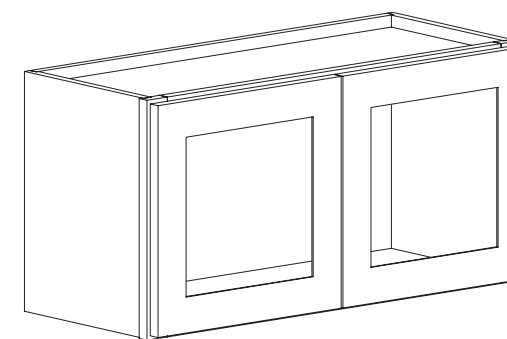

Opening Dimensions

Installation Diagram

Wall Diagonal Corner 24"

Item Code	Dimension
WDC2415	24"W x 15"H x 12"D
WDC2430*	24"W x 30"H x 12"D
WDC2436*	24"W x 36"H x 12"D
WDC2439**	24"W x 39"H x 12"D

Features

One door 14-3/4" wide, 13-3/4" opening
 Glass door available, glass insert included
 *Two Shelves
 **Three Shelves

Wall Single Glass Door 15" High

Item Code	Dimension
W1215GD	12"W x 15"H x 12"D
W1515GD	15"W x 15"H x 12"D
W1815GD	18"W x 15"H x 12"D
W2115GD	21"W x 15"H x 12"D

Features

One Door
 No Shelf

Wall Double Glass Door 15" High

Item Code	Dimension
W2415GD	24"W x 15"H x 12"D
W2715GD	27"W x 15"H x 12"D
W3015GD	30"W x 15"H x 12"D
W3315GD	33"W x 15"H x 12"D
W3615GD	36"W x 15"H x 12"D