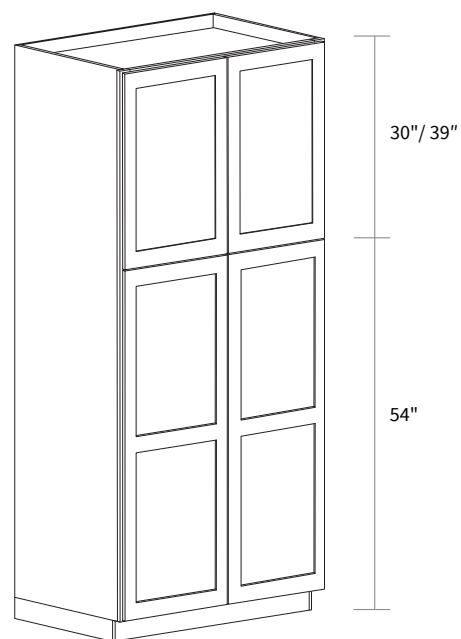

Item Code	Dimension
WP2484	24"W x 84"H x 24"D
WP2493	24"W x 93"H x 24"D

Features

- Four doors
- Five shelves
- Toe kick box is separated

Wall Pantry Single Door 18" Wide

Item Code	Dimension
WP18105	18"W x 105"H x 24"D

Features

- Two doors
- Six shelves
- Box is separated into TOP/BOTTOM two portions

Wall Pantry Double Door 24" Wide

Item Code	Dimension
WP24105	24"W x 105"H x 24"D

Features

- Four doors
- Six shelves
- Box is separated into TOP/BOTTOM two portions

Wall Pantry Double Door 30" Wide

Item Code	Dimension
WP3084	30"W x 84"H x 24"D
WP3093*	30"W x 93"H x 24"D

Features

- Four doors
- Four shelves
- *Five shelves
- Toe kick box is separated

Wall Pantry Double Door 36" Wide

Item Code	Dimension
WP3684	36"W x 84"H x 24"D
WP3693*	36"W x 93"H x 24"D

Features

- Four doors
- Four shelves
- *Five shelves
- Toe kick box is separated

Wall Pantry Double Door 30" Wide

Item Code	Dimension
WP30105	30"W x 105"H x 24"D