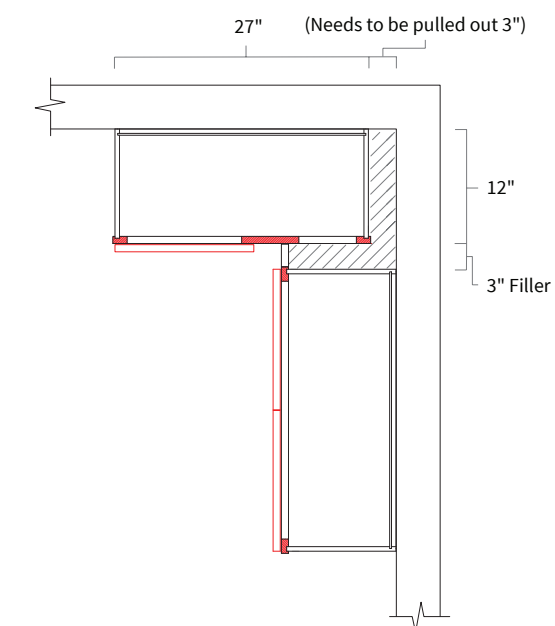

Item Code	Dimension
W333324	33"W x 33"H x 24"D
W363324	36"W x 33"H x 24"D

Features

Two Doors
One Shelf

Opening Dimensions

Installation Diagram

Wall Blind Corner 30"

Item Code	Dimension
WBC3015	30"W x 15"H x 12"D
WBC3030*	30"W x 30"H x 12"D
WBC3036*	30"W x 36"H x 12"D
WBC3039**	30"W x 39"H x 12"D