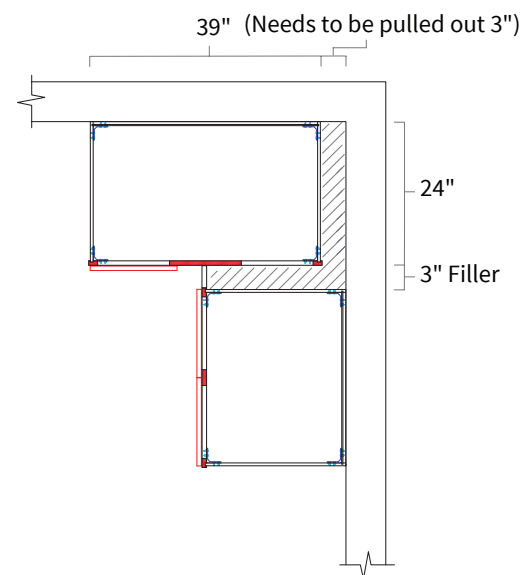

Features

Two doors

SBD36

SBD42

Base Blind Corner 39"

Item Code	Dimension
BBC39	39"W x 34-1/2"H x 24"D

Features

- One full height door 14-1/2" wide, 12" opening
- Hinges on the central stile
- Filler needs to be ordered separately
- One shelf

Base Blind Corner 42"

Item Code	Dimension
BBC42	42"W x 34-1/2"H x 24"D

Features

- One full height door 17-1/2" wide, 15" opening
- Hinges on the central stile
- Filler needs to be ordered separately
- One shelf

Opening Dimensions

Installation Diagram

Opening Dimensions

Installation Diagram

Base Lazy Susan

Item Code	Dimension
BLS33	33"W x 34-1/2"H x 24"D
BLS36	36"W x 34-1/2"H x 24"D

Features

Full height bi-folding door
 Two wooden susan included
 Wooden susan 26-1/4" diameter
 Soft close not available