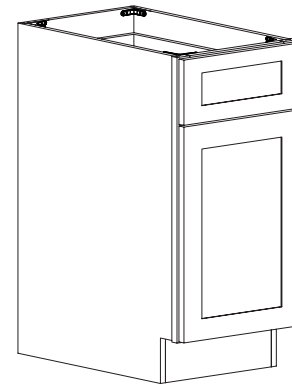

Base Single Door

Item Code	Dimension
B09*	9"W x 34-1/2"H x 24"D
B12	12"W x 34-1/2"H x 24"D
B15	15"W x 34-1/2"H x 24"D
B18	18"W x 34-1/2"H x 24"D
B21	21"W x 34-1/2"H x 24"D

Features

- One door
- One drawer
- One shelf

*One full height door, no drawer