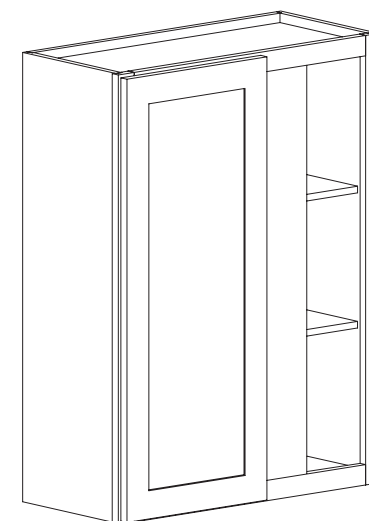

Features

Two Doors
No Shelf
*One Shelf

Wall Refrigerator Double Door 21" High

Item Code	Dimension
W332124	33"W x 21"H x 24"D
W362124	36"W x 21"H x 24"D

Features

Two Doors
No Shelf

Wall Blind Corner 27"

Item Code	Dimension
WBC2715	27"W x 15"H x 12"D
WBC2730*	27"W x 30"H x 12"D
WBC2736*	27"W x 36"H x 12"D
WBC2739**	27"W x 39"H x 12"D

Features

One door 14-1/2" wide, 12" opening
Hinges on the central stile
Cabinet can be flipped for left/right application
Filler needs to be ordered separately
*Two Shelves
**Three Shelves

Wall Refrigerator Double Door 33" High

Item Code	Dimension
W333324	33"W x 33"H x 24"D
W363324	36"W x 33"H x 24"D

Features

Two Doors
One Shelf

Opening Dimensions

Installation Diagram

Wall Blind Corner 30"

Item Code	Dimension
WBC3015	30"W x 15"H x 12"D
WBC3030*	30"W x 30"H x 12"D
WBC3036*	30"W x 36"H x 12"D
WBC3039**	30"W x 39"H x 12"D