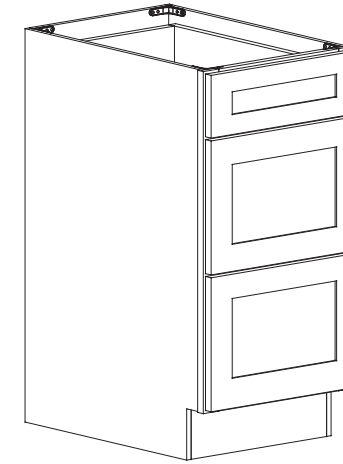

Base Single Door

Item Code	Dimension
B09*	9"W x 34-1/2"H x 24"D
B12	12"W x 34-1/2"H x 24"D
B15	15"W x 34-1/2"H x 24"D
B18	18"W x 34-1/2"H x 24"D
B21	21"W x 34-1/2"H x 24"D

Features

- One door
- One drawer
- One shelf

*One full height door, no drawer

Base Three Drawer

Item Code	Dimension
3DB12	12"W x 34-1/2"H x 24"D
3DB15	15"W x 34-1/2"H x 24"D
3DB18	18"W x 34-1/2"H x 24"D
3DB21	21"W x 34-1/2"H x 24"D
3DB24	24"W x 34-1/2"H x 24"D
3DB27	27"W x 34-1/2"H x 24"D
3DB30	30"W x 34-1/2"H x 24"D
3DB33	33"W x 34-1/2"H x 24"D
3DB36	36"W x 34-1/2"H x 24"D

Features

- Three drawers
- Small drawer front 6-1/4" high
- Large drawer front 11-3/8" high

Base Double Door

Item Code	Dimension
B24	24"W x 34-1/2"H x 24"D
B27	27"W x 34-1/2"H x 24"D
B30	30"W x 34-1/2"H x 24"D
B33	33"W x 34-1/2"H x 24"D
B36	36"W x 34-1/2"H x 24"D
B39	39"W x 34-1/2"H x 24"D