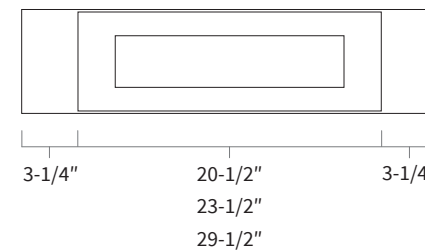

Features

Two doors
 One false drawer front
 Two drawers 12" wide

Base Vanity

Item Code	Dimension
VB48DS	48"W x 34-1/2"H x 21"D
VB60DS	60"W x 34-1/2"H x 21"D

Features

One false drawer front
Two doors
Six drawers 12" wide