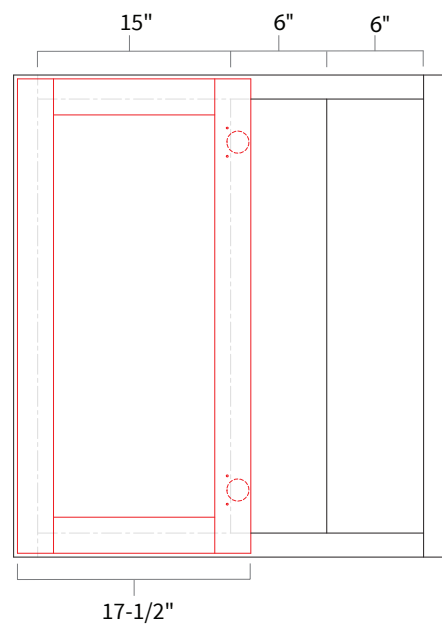

Opening Dimensions