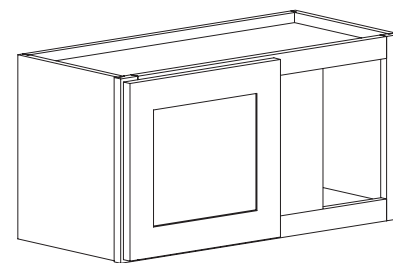

Features

Two Doors
No Shelf
*One Shelf

Wall Refrigerator Double Door 21" High

Item Code	Dimension
W332124	33"W x 21"H x 24"D
W362124	36"W x 21"H x 24"D

Features

Two Doors
No Shelf

Wall Blind Corner 27"

Item Code	Dimension
WBC2715	27"W x 15"H x 12"D
WBC2730*	27"W x 30"H x 12"D
WBC2736*	27"W x 36"H x 12"D
WBC2739**	27"W x 39"H x 12"D

Features

One door 14-1/2" wide, 12" opening
Hinges on the central stile
Cabinet can be flipped for left/right application
Filler needs to be ordered separately
*Two Shelves
**Three Shelves

Wall Refrigerator Double Door 33" High