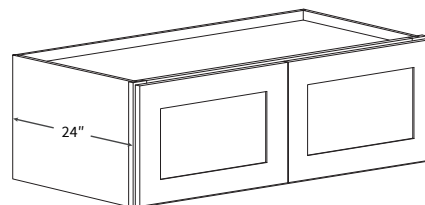

Features

Two Doors
No Shelf
*One Shelf

Wall Refrigerator Double Door 21" High

Item Code	Dimension
W332124	33"W x 21"H x 24"D
W362124	36"W x 21"H x 24"D

Features

Two Doors
No Shelf

Wall Blind Corner 27"

Item Code	Dimension
WBC2715	27"W x 15"H x 12"D
WBC2730*	27"W x 30"H x 12"D
WBC2736*	27"W x 36"H x 12"D
WBC2739**	27"W x 39"H x 12"D

Features

One door 14-1/2" wide, 12" opening
Hinges on the central stile
Cabinet can be flipped for left/right application
Filler needs to be ordered separately
*Two Shelves
**Three Shelves

Wall Refrigerator Double Door 33" High