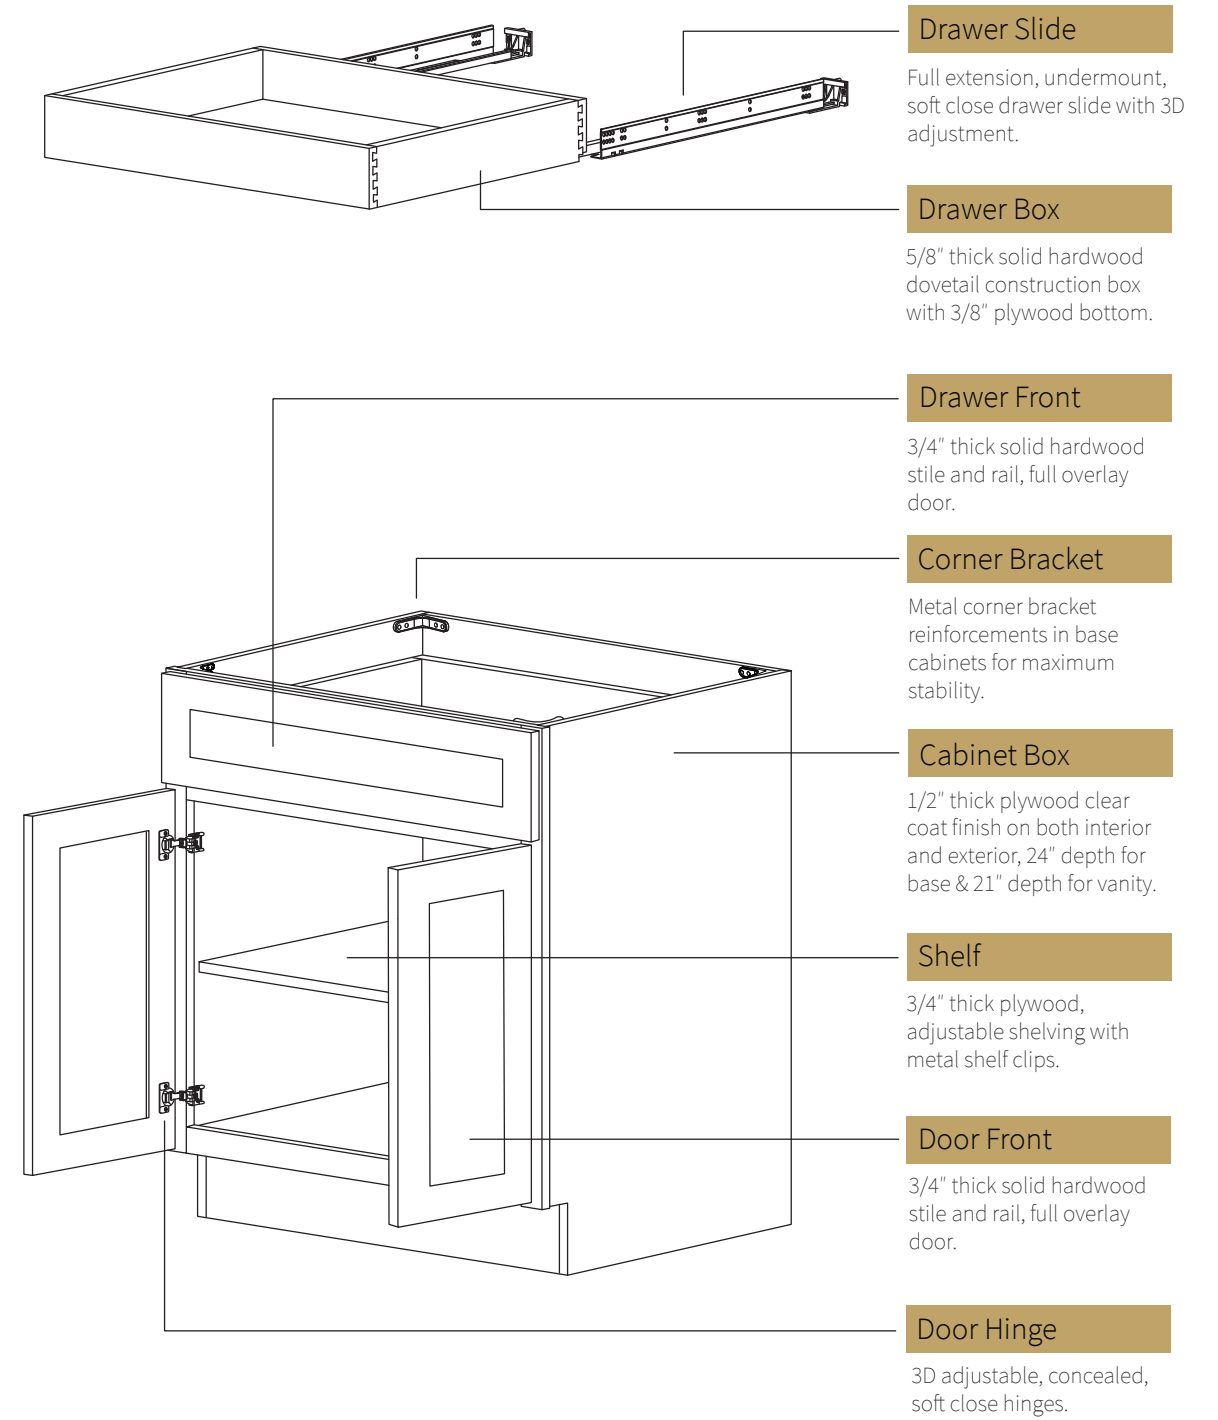

*Custom order only

3

CABINET PLANNING

8' Ceiling With 36" Wall Cabinet

8' Ceiling With 39" Wall Cabinet

7' Ceiling

9' Ceiling

4

CABINET CONSTRUCTION

WALL CABINET FEATURE

BASE CABINET FEATURE

5

DOOR & OVERLAY MEASUREMENTS

6

ADDITIONAL COMPONENTS

Crown Molding