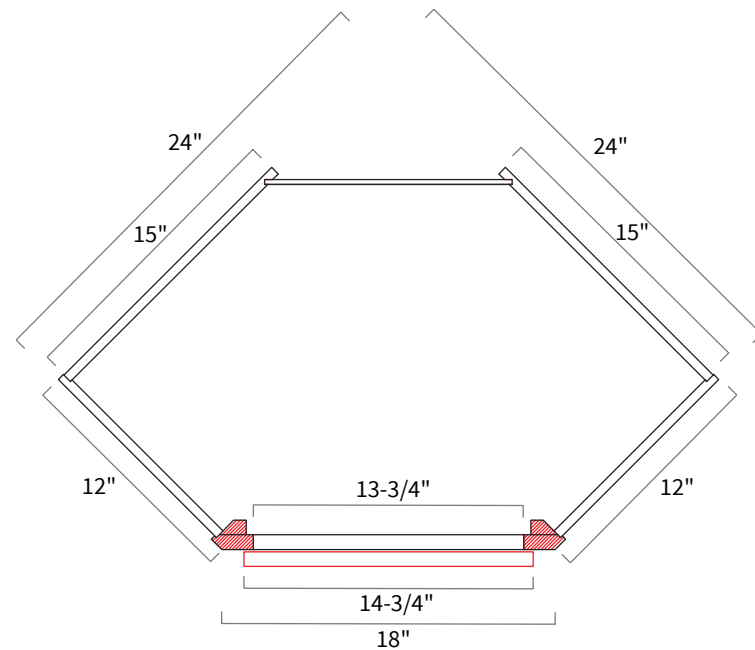

Wall Diagonal Corner 24"

Item Code	Dimension
WDC2415	24"W x 15"H x 12"D
WDC2430*	24"W x 30"H x 12"D
WDC2436*	24"W x 36"H x 12"D
WDC2439**	24"W x 39"H x 12"D

Features

One door 14-3/4" wide, 13-3/4" opening
Glass door available, glass insert included
*Two Shelves
**Three Shelves