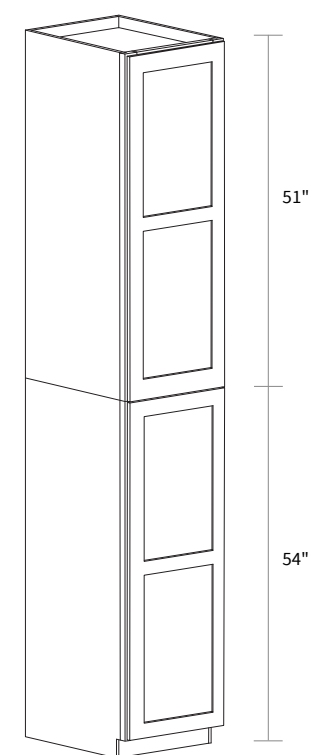

Wall Wine Rack 15" High

Item Code	Dimension
WWR3015	30"W x 15"H x 12"D

Features

Finished interior and exterior
 Can be used in both wall and base application

Glass Holder

Item Code	Dimension
GH30	28-1/2"W x 1-1/2"H x 12"D

Wall Pantry Single Door 18" Wide

Item Code	Dimension
WP1884	18"W x 84"H x 24"D
WP1893*	18"W x 93"H x 24"D

Features

- Two doors
- Four shelves
- *Five shelves
- Toe kick box is separated

Wall Pantry Double Door 24" Wide

Item Code	Dimension
WP2484	24"W x 84"H x 24"D
WP2493	24"W x 93"H x 24"D

Features

- Four doors
- Five shelves
- Toe kick box is separated

Wall Pantry Single Door 18" Wide

Item Code	Dimension
WP18105	18"W x 105"H x 24"D

Features

- Two doors
- Six shelves
- Box is separated into TOP/BOTTOM two portions

Wall Pantry Double Door 24" Wide

Item Code	Dimension
WP24105	24"W x 105"H x 24"D

Features

- Four doors
- Six shelves
- Box is separated into TOP/BOTTOM two portions