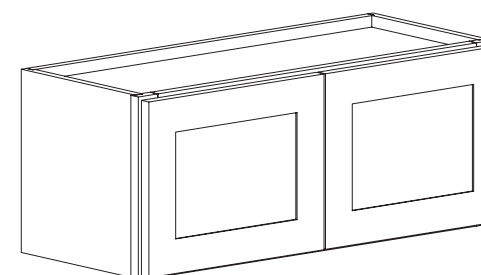

Features

Two Doors
No Shelf
*One Shelf