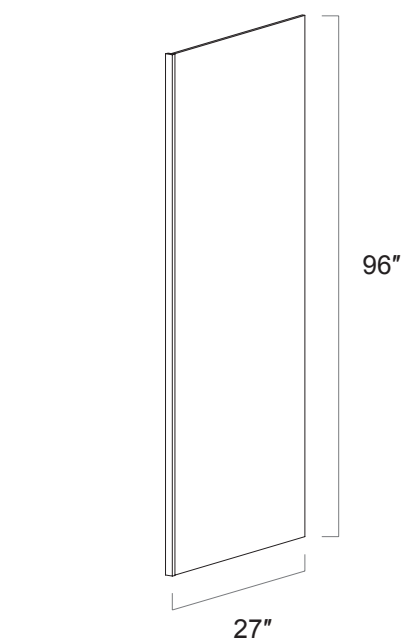

Features

1-1/2" finished filler
1/2" thickness plywood panel, finished outside
Not assembled