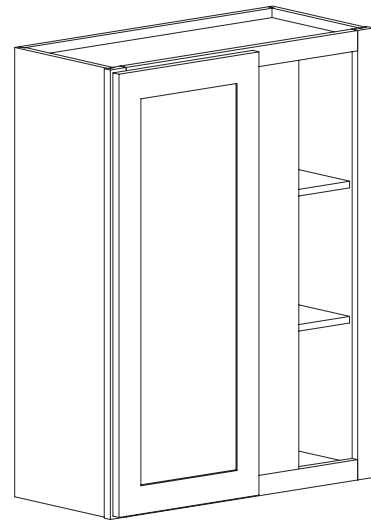

Features

One door 14-1/2" wide, 12" opening
Hinges on the central stile
Cabinet can be flipped for left/right application
Filler needs to be ordered separately
*Two Shelves
**Three Shelves

Wall Refrigerator Double Door 33" High

Item Code	Dimension
W333324	33"W x 33"H x 24"D
W363324	36"W x 33"H x 24"D

Features

Two Doors
One Shelf

Opening Dimensions

Installation Diagram

Wall Blind Corner 30"

Item Code	Dimension
WBC3015	30"W x 15"H x 12"D
WBC3030*	30"W x 30"H x 12"D
WBC3036*	30"W x 36"H x 12"D
WBC3039**	30"W x 39"H x 12"D

Features

- One door 17-1/2" wide, 15" opening
- Hinges on the central stile
- Cabinet can be flipped for left/right application
- Filler needs to be ordered separately
- *Two Shelves
- **Three Shelves

Wall Lazy Susan 24"

Item Code	Dimension
WLS2415	24"W x 15"H x 12"D
WLS2430*	24"W x 30"H x 12"D
WLS2436*	24"W x 36"H x 12"D
WLS2439**	24"W x 39"H x 12"D

Features

- Bi-folding door 10-3/4" wide each
- Soft close not available
- *Two Shelves
- **Three Shelves