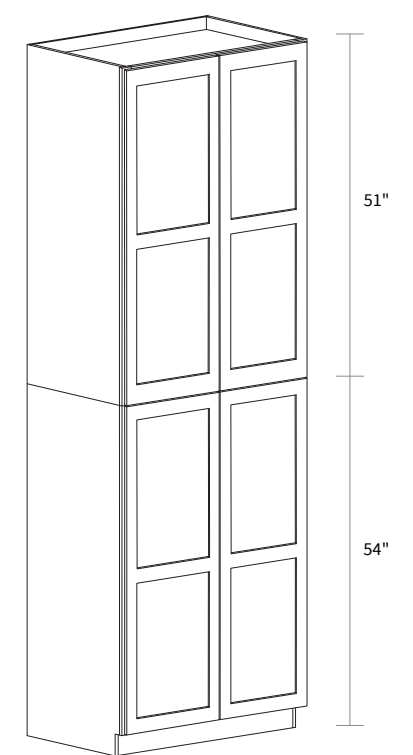

Item Code	Dimension
WP2484	24"W x 84"H x 24"D
WP2493	24"W x 93"H x 24"D

Features

- Four doors
- Five shelves
- Toe kick box is separated

Wall Pantry Single Door 18" Wide

Item Code	Dimension
WP18105	18"W x 105"H x 24"D

Features

- Two doors
- Six shelves
- Box is separated into TOP/BOTTOM two portions

Wall Pantry Double Door 24" Wide

Item Code	Dimension
WP24105	24"W x 105"H x 24"D

Features

- Four doors
- Six shelves
- Box is separated into TOP/BOTTOM two portions

Wall Pantry Double Door 30" Wide

Item Code	Dimension
WP3084	30"W x 84"H x 24"D
WP3093*	30"W x 93"H x 24"D

Features

- Four doors
- Four shelves
- *Five shelves
- Toe kick box is separated

Wall Pantry Double Door 36" Wide

Item Code	Dimension
WP3684	36"W x 84"H x 24"D
WP3693*	36"W x 93"H x 24"D

Features

- Four doors
- Four shelves
- *Five shelves
- Toe kick box is separated

Wall Pantry Double Door 30" Wide

Item Code	Dimension
WP30105	30"W x 105"H x 24"D