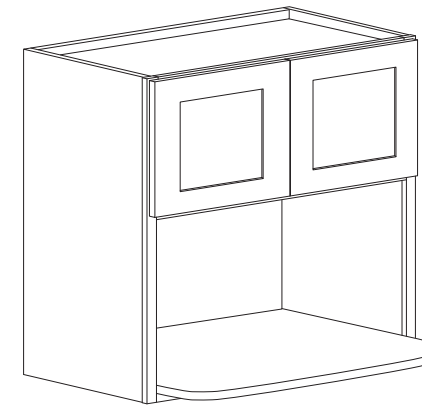

Item Code	Dimension
W2439GD	24"W x 39"H x 12"D
W2739GD	27"W x 39"H x 12"D
W3039GD	30"W x 39"H x 12"D
W3339GD	33"W x 39"H x 12"D
W3639GD	36"W x 39"H x 12"D

Features

Two Doors
Two Shelves

Wall Diagonal Corner Glass Door

Item Code	Dimension
WDC2415GD	24"W x 15"H x 12"D
WDC2430GD*	24"W x 30"H x 12"D
WDC2436GD*	24"W x 36"H x 12"D
WDC2439GD**	24"W x 39"H x 12"D

Features

One door 14-3/4" wide, 13-3/4" opening
 *Two Shelves
 **Three Shelves

Wall Microwave 27" Wide

Item Code	Dimension
WMC2730	27"W x 30"H x 12"D
WMC2736	27"W x 36"H x 12"D
WMC2739	27"W x 39"H x 12"D

Features

Two doors
 Finished interior and shelf
 Shelf dimension: 24" x 16" x 3/4"

Wall Wine Rack 15" High

Item Code	Dimension
WWR3015	30"W x 15"H x 12"D

Features

Finished interior and exterior
 Can be used in both wall and base application

Glass Holder

Item Code	Dimension
GH30	28-1/2"W x 1-1/2"H x 12"D