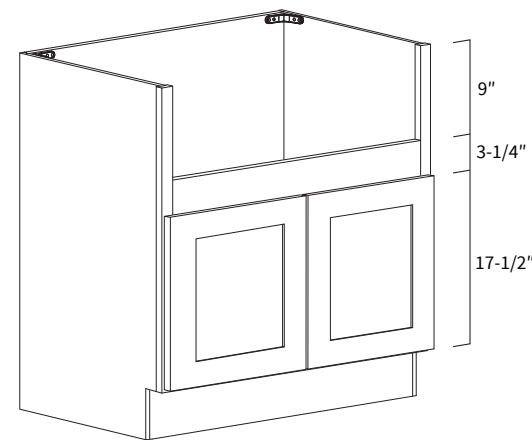

Features

Two doors
One false drawer front

Sink Base Diagonal Corner 24"

Item Code	Dimension
SBD36	36"W x 34-1/2"H x 24"D
SBD42	42"W x 34-1/2"H x 24"D

Features

One door
One false drawer front

Farm Sink Base

Item Code	Dimension
FSB33	33"W x 34-1/2"H x 24"D
FSB36	36"W x 34-1/2"H x 24"D

Features

Two doors

SBD36

SBD42

Base Blind Corner 39"

Item Code	Dimension
BBC39	39"W x 34-1/2"H x 24"D

Features

- One full height door 14-1/2" wide, 12" opening
- Hinges on the central stile
- Filler needs to be ordered separately
- One shelf