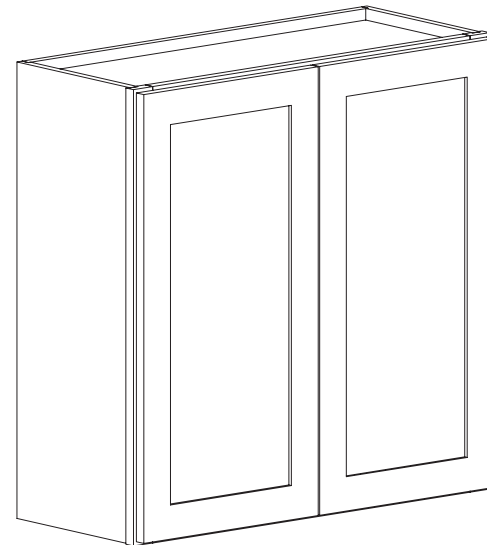

Features

Two Doors
Two Shelves