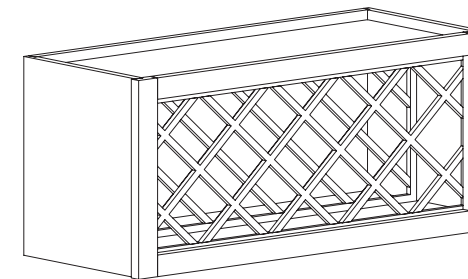

Item Code	Dimension
WDC2415GD	24"W x 15"H x 12"D
WDC2430GD*	24"W x 30"H x 12"D
WDC2436GD*	24"W x 36"H x 12"D
WDC2439GD**	24"W x 39"H x 12"D

Features

One door 14-3/4" wide, 13-3/4" opening
 *Two Shelves
 **Three Shelves

Wall Microwave 27" Wide

Item Code	Dimension
WMC2730	27"W x 30"H x 12"D
WMC2736	27"W x 36"H x 12"D
WMC2739	27"W x 39"H x 12"D

Features

Two doors
 Finished interior and shelf
 Shelf dimension: 24" x 16" x 3/4"

Wall Wine Rack 15" High

Item Code	Dimension
WWR3015	30"W x 15"H x 12"D

Features

Finished interior and exterior
 Can be used in both wall and base application

Glass Holder

Item Code	Dimension
GH30	28-1/2"W x 1-1/2"H x 12"D