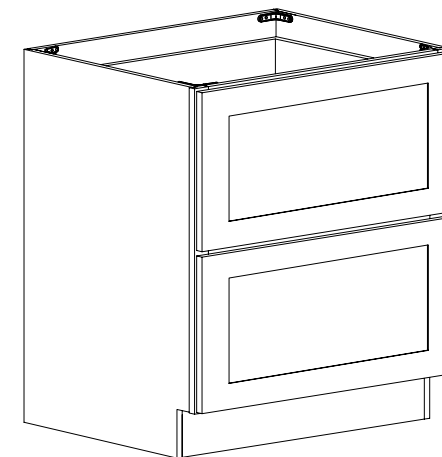

Features

- Three drawers
- Small drawer front 6-1/4" high
- Large drawer front 11-3/8" high

Base Double Door

Item Code	Dimension
B24	24"W x 34-1/2"H x 24"D
B27	27"W x 34-1/2"H x 24"D
B30	30"W x 34-1/2"H x 24"D
B33	33"W x 34-1/2"H x 24"D
B36	36"W x 34-1/2"H x 24"D
B39	39"W x 34-1/2"H x 24"D

Features

- Two doors
- One drawer
- One shelf

Base Two Drawer

Item Code	Dimension
2DB24	24"W x 34-1/2"H x 24"D
2DB27	27"W x 34-1/2"H x 24"D
2DB30	30"W x 34-1/2"H x 24"D
2DB33	33"W x 34-1/2"H x 24"D
2DB36	36"W x 34-1/2"H x 24"D

Features

- Two drawers
- Drawer front 14-5/8" high

Sink Base

Item Code	Dimension
SB24	24"W x 34-1/2"H x 24"D
SB30	30"W x 34-1/2"H x 24"D
SB33	33"W x 34-1/2"H x 24"D
SB36	36"W x 34-1/2"H x 24"D
SB42	42"W x 34-1/2"H x 24"D