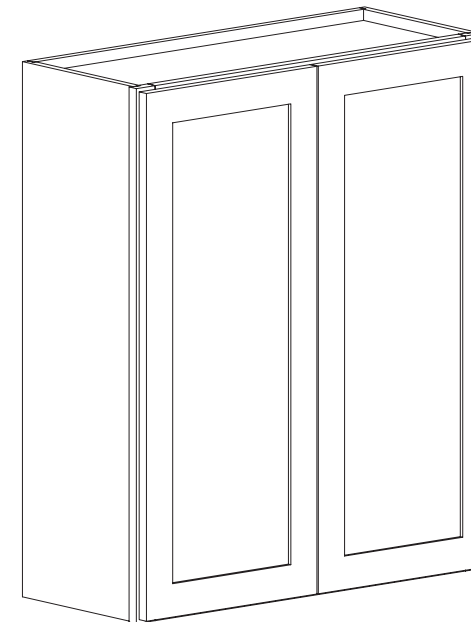

Wall Double Door 30" High

Item Code	Dimension
W2430	24"W x 30"H x 12"D
W2730	27"W x 30"H x 12"D
W3030	30"W x 30"H x 12"D
W3330	33"W x 30"H x 12"D
W3630	36"W x 30"H x 12"D
W3930	39"W x 30"H x 12"D

Features

Two Doors
Two Shelves

Wall Double Door 36" High

Item Code	Dimension
W2436	24"W x 36"H x 12"D
W2736	27"W x 36"H x 12"D
W3036	30"W x 36"H x 12"D
W3336	33"W x 36"H x 12"D
W3636	36"W x 36"H x 12"D
W3936	39"W x 36"H x 12"D

Features

Two Doors
Two Shelves

Wall Single Door 39" High

Item Code	Dimension
W0939	9"W x 39"H x 12"D
W1239	12"W x 39"H x 12"D
W1539	15"W x 39"H x 12"D
W1839	18"W x 39"H x 12"D
W2139	21"W x 39"H x 12"D

Features