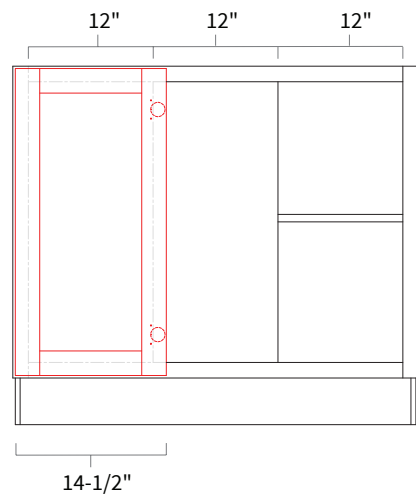

Item Code	Dimension
W2439GD	24"W x 39"H x 12"D
W2739GD	27"W x 39"H x 12"D
W3039GD	30"W x 39"H x 12"D
W3339GD	33"W x 39"H x 12"D
W3639GD	36"W x 39"H x 12"D

Features

Two Doors
Two Shelves

Wall Diagonal Corner Glass Door

Features

Two doors

SBD36

SBD42

Base Blind Corner 39"

Item Code	Dimension
BBC39	39"W x 34-1/2"H x 24"D

Features

- One full height door 14-1/2" wide, 12" opening
- Hinges on the central stile
- Filler needs to be ordered separately
- One shelf

Base Blind Corner 42"

Item Code	Dimension
BBC42	42"W x 34-1/2"H x 24"D

Features

- One full height door 17-1/2" wide, 15" opening
- Hinges on the central stile
- Filler needs to be ordered separately
- One shelf

Opening Dimensions

Installation Diagram

Opening Dimensions

Installation Diagram

Base Lazy Susan

Item Code	Dimension
BLS33	33"W x 34-1/2"H x 24"D
BLS36	36"W x 34-1/2"H x 24"D

Features

Full height bi-folding door
 Two wooden susan included
 Wooden susan 26-1/4" diameter
 Soft close not available