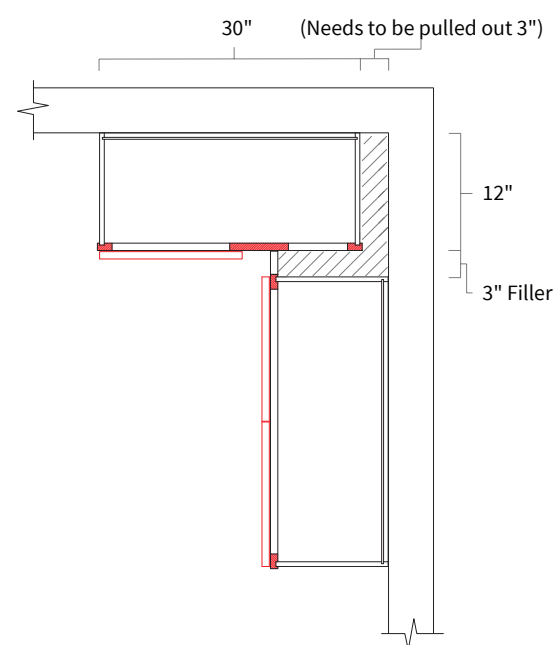

Item Code	Dimension
WLS2415	24"W x 15"H x 12"D
WLS2430*	24"W x 30"H x 12"D
WLS2436*	24"W x 36"H x 12"D
WLS2439**	24"W x 39"H x 12"D

Features

- Bi-folding door 10-3/4" wide each
- Soft close not available
- *Two Shelves
- **Three Shelves

Opening Dimensions

Installation Diagram

Wall Diagonal Corner 24"

Item Code	Dimension
WDC2415	24"W x 15"H x 12"D
WDC2430*	24"W x 30"H x 12"D
WDC2436*	24"W x 36"H x 12"D
WDC2439**	24"W x 39"H x 12"D

Features