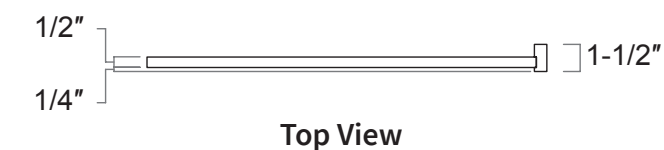

Features

1-1/2" finished filler
1/2" thickness plywood panel, finished outside
Not assembled