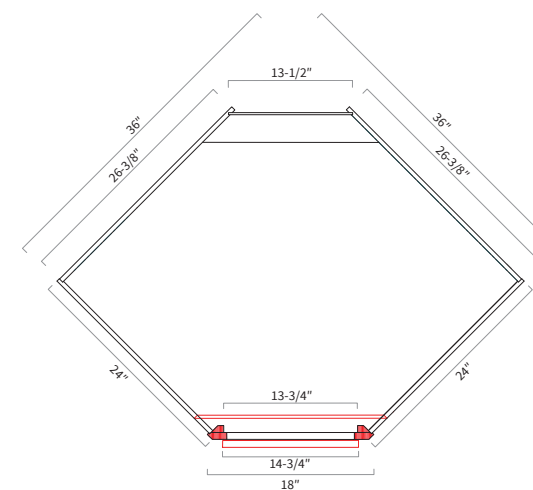

Features

Two doors
One false drawer front

Sink Base Diagonal Corner 24"

Item Code	Dimension
SBD36	36"W x 34-1/2"H x 24"D
SBD42	42"W x 34-1/2"H x 24"D

Features

One door
One false drawer front

Farm Sink Base

Item Code	Dimension
FSB33	33"W x 34-1/2"H x 24"D
FSB36	36"W x 34-1/2"H x 24"D

Features

Two doors

SBD36

SBD42

Base Blind Corner 39"

Item Code	Dimension
BBC39	39"W x 34-1/2"H x 24"D

Features

- One full height door 14-1/2" wide, 12" opening
- Hinges on the central stile
- Filler needs to be ordered separately
- One shelf