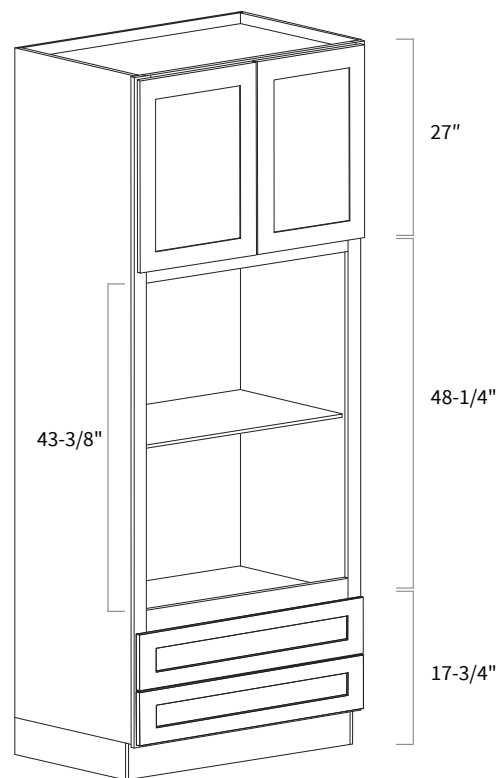

Features

- Four doors
- Six shelves
- Box is separated into TOP/BOTTOM two portions

Wall Pantry Double Door 36" Wide

Item Code	Dimension
WP36105	36"W x 105"H x 24"D

Features

- Four doors
- Six shelves
- Box is separated into TOP/BOTTOM two portions

Single Oven Pantry 105"

Item Code	Dimension
SOP31105	31-1/2"W x 105"H x 24"D

Features

- Opening 28-1/2" x 25-1/2"
- Two shelves
- One small drawer
- Two big drawers
- Filler needs to be ordered separately
- Box is separated into TOP/BOTTOM two portions

Double Oven Pantry 93"

Item Code	Dimension
DOP3193	31-1/2"W x 93"H x 24"D

Features

- Opening 28-1/2" x 43-3/8"
- Two shelves
- Two small drawers
- Filler needs to be ordered separately
- Toe kick box is separated

Double Oven Pantry 105"

Item Code	Dimension
DOP31105	31-1/2"W x 105"H x 24"D

Features

- Opening 28-1/2" x 43-3/8"
- Two shelves
- Two small drawers
- Filler needs to be ordered separately
- Box is separated into TOP/BOTTOM two portions