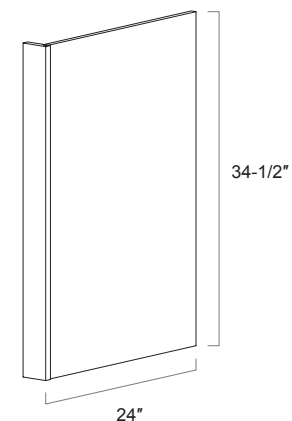

Features

Solid wood

Dishwasher Return Panel

Item Code	Dimension
DWP	3"W x 34-1/2"H x 24"D

Features

3" finished filler
1/2" thickness plywood panel, finished outside
Not assembled

Refrigerator Return Panel

Item Code	Dimension
RRP2796	1-1/2"W x 96"H x 27"D

Skin Panel

Item Code	Dimension
SP2796	27"W x 96"H x 1/4"D

Features

One side finished
1/4" thickness

Skin Panel

Item Code	Dimension
SP2436	24"W x 36"H x 1/4"D

Features

One side finished
1/4" thickness