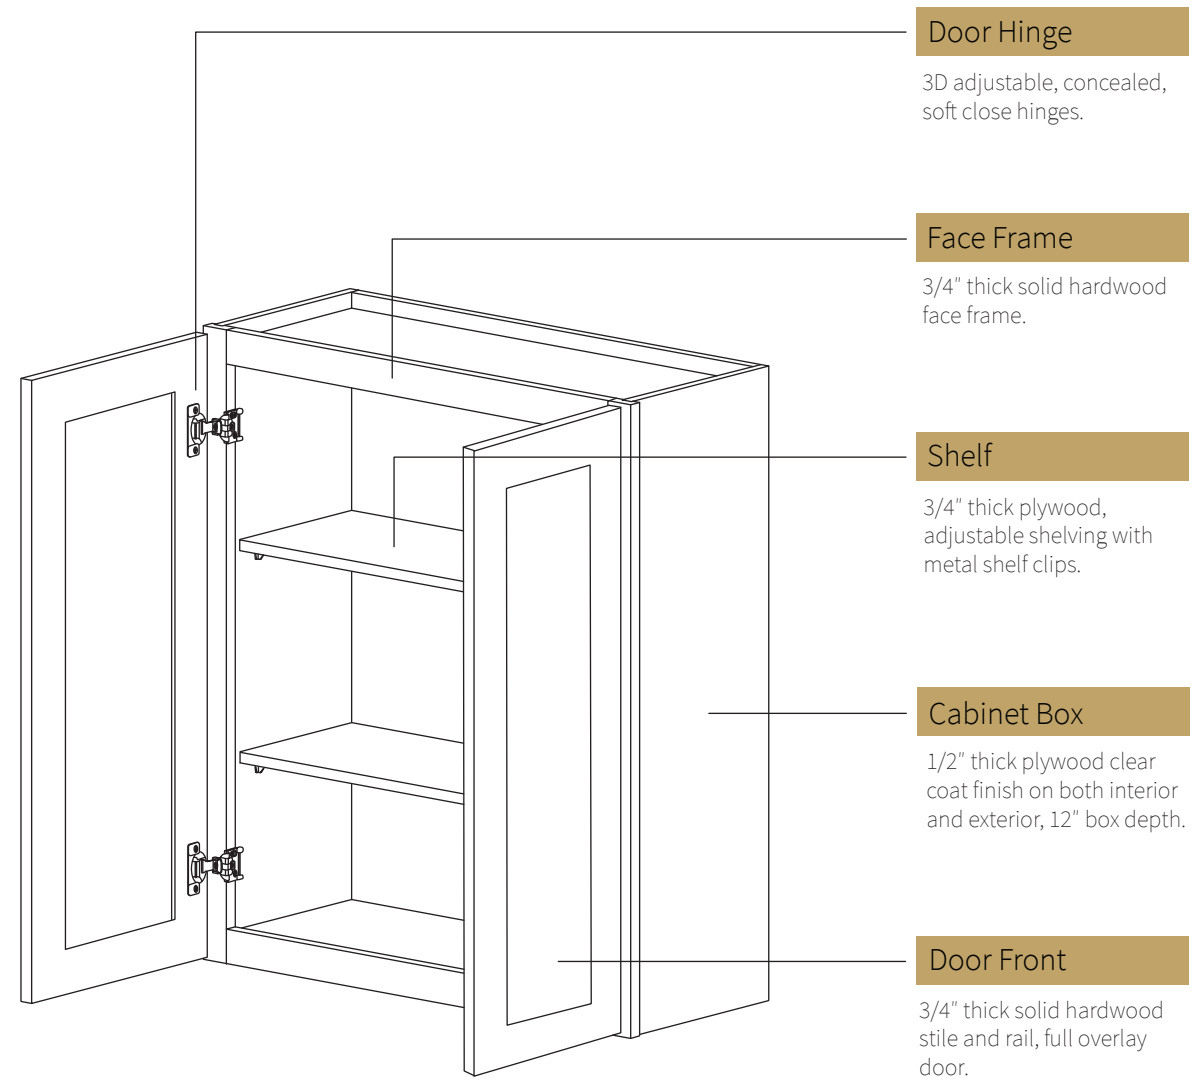

*Custom order only

3

CABINET PLANNING

8' Ceiling With 36" Wall Cabinet

8' Ceiling With 39" Wall Cabinet

7' Ceiling

9' Ceiling

4

CABINET CONSTRUCTION

WALL CABINET FEATURE

BASE CABINET FEATURE

5

DOOR & OVERLAY MEASUREMENTS

6

ADDITIONAL COMPONENTS

Crown Molding