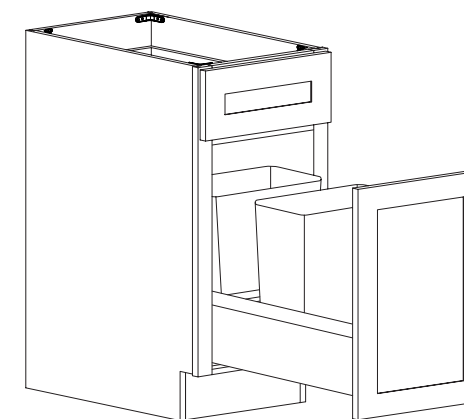

Features

One drawer
One trash bin for TB15
Double trash bin for TB18