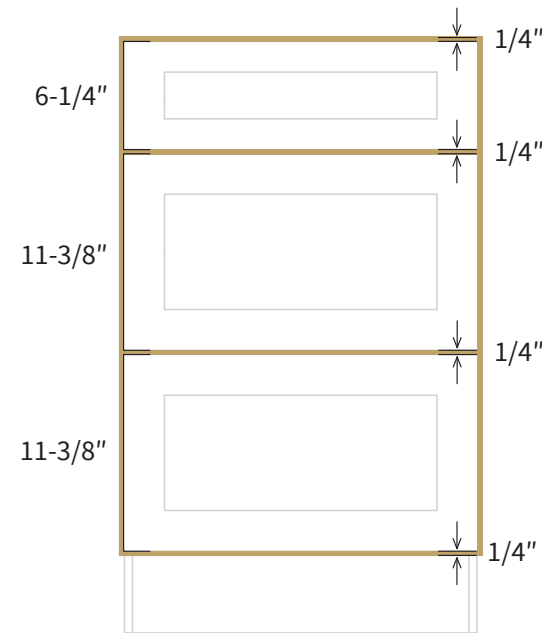

*Custom order only

3

CABINET PLANNING

8' Ceiling With 36" Wall Cabinet

8' Ceiling With 39" Wall Cabinet

7' Ceiling

9' Ceiling

4

CABINET CONSTRUCTION

WALL CABINET FEATURE

BASE CABINET FEATURE

5

DOOR & OVERLAY MEASUREMENTS

6

ADDITIONAL COMPONENTS

Crown Molding

Wall Double Door 30" High

Item Code	Dimension
W2430	24"W x 30"H x 12"D
W2730	27"W x 30"H x 12"D
W3030	30"W x 30"H x 12"D
W3330	33"W x 30"H x 12"D
W3630	36"W x 30"H x 12"D
W3930	39"W x 30"H x 12"D

Features