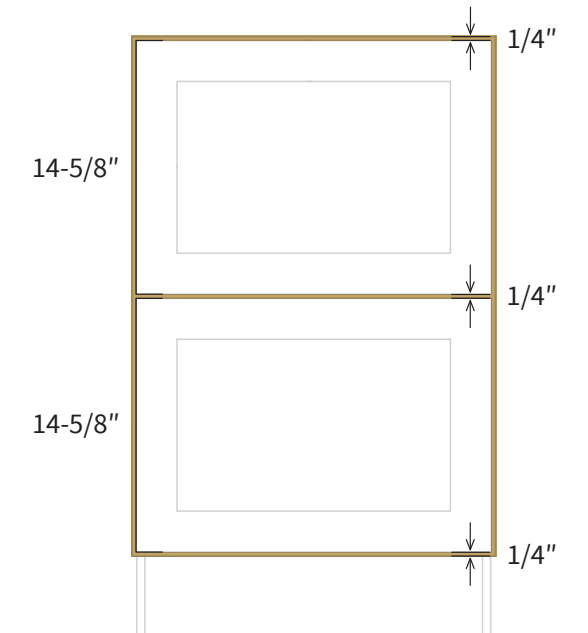

*Custom order only

3

CABINET PLANNING

8' Ceiling With 36" Wall Cabinet

8' Ceiling With 39" Wall Cabinet

7' Ceiling

9' Ceiling

4

CABINET CONSTRUCTION

WALL CABINET FEATURE

BASE CABINET FEATURE

5

DOOR & OVERLAY MEASUREMENTS

6

ADDITIONAL COMPONENTS

Crown Molding

Features

One Door
No Shelf

Wall Double Door 15" High

Item Code	Dimension
W2415	24"W x 15"H x 12"D
W2715	27"W x 15"H x 12"D
W3015	30"W x 15"H x 12"D
W3315	33"W x 15"H x 12"D
W3615	36"W x 15"H x 12"D
W3915	39"W x 15"H x 12"D

Wall Double Door 30" High

Item Code	Dimension
W2430	24"W x 30"H x 12"D
W2730	27"W x 30"H x 12"D
W3030	30"W x 30"H x 12"D
W3330	33"W x 30"H x 12"D
W3630	36"W x 30"H x 12"D
W3930	39"W x 30"H x 12"D

Features