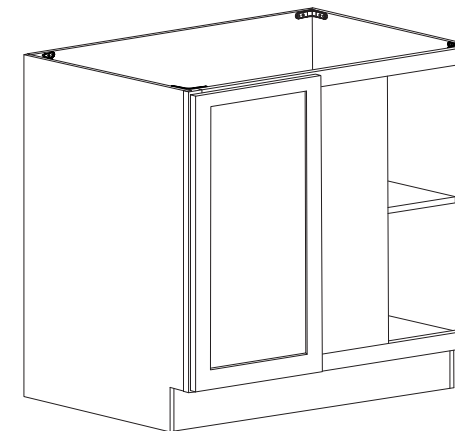

Features

Two doors
One false drawer front

Sink Base Diagonal Corner 24"

Item Code	Dimension
SBD36	36"W x 34-1/2"H x 24"D
SBD42	42"W x 34-1/2"H x 24"D

Features

One door
One false drawer front

Farm Sink Base

Item Code	Dimension
FSB33	33"W x 34-1/2"H x 24"D
FSB36	36"W x 34-1/2"H x 24"D

Features

Two doors

SBD36

SBD42

Base Blind Corner 39"

Item Code	Dimension
BBC39	39"W x 34-1/2"H x 24"D

Features

- One full height door 14-1/2" wide, 12" opening
- Hinges on the central stile
- Filler needs to be ordered separately
- One shelf

Base Blind Corner 42"

Item Code	Dimension
BBC42	42"W x 34-1/2"H x 24"D

Features

- One full height door 17-1/2" wide, 15" opening
- Hinges on the central stile
- Filler needs to be ordered separately
- One shelf