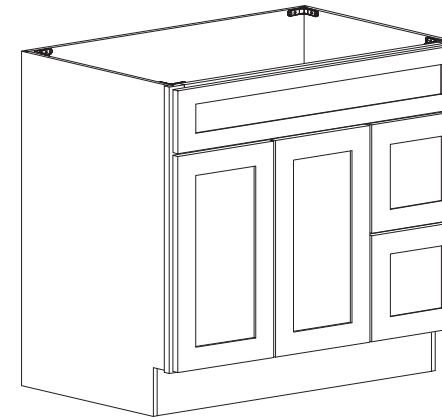

Features

Two doors
One false drawer front
Two drawers 12" wide