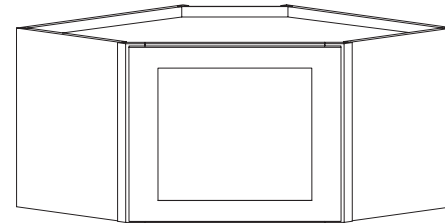

Item Code	Dimension
WLS2415	24"W x 15"H x 12"D
WLS2430*	24"W x 30"H x 12"D
WLS2436*	24"W x 36"H x 12"D
WLS2439**	24"W x 39"H x 12"D

Features

- Bi-folding door 10-3/4" wide each
- Soft close not available
- *Two Shelves
- **Three Shelves

Opening Dimensions

Installation Diagram

Wall Diagonal Corner 24"

Item Code	Dimension
WDC2415	24"W x 15"H x 12"D
WDC2430*	24"W x 30"H x 12"D
WDC2436*	24"W x 36"H x 12"D
WDC2439**	24"W x 39"H x 12"D

Features

One door 14-3/4" wide, 13-3/4" opening
 Glass door available, glass insert included
 *Two Shelves
 **Three Shelves

Wall Single Glass Door 15" High

Item Code	Dimension
W1215GD	12"W x 15"H x 12"D
W1515GD	15"W x 15"H x 12"D
W1815GD	18"W x 15"H x 12"D
W2115GD	21"W x 15"H x 12"D

Features

One Door
 No Shelf

Wall Double Glass Door 15" High

Item Code	Dimension
W2415GD	24"W x 15"H x 12"D
W2715GD	27"W x 15"H x 12"D
W3015GD	30"W x 15"H x 12"D
W3315GD	33"W x 15"H x 12"D
W3615GD	36"W x 15"H x 12"D