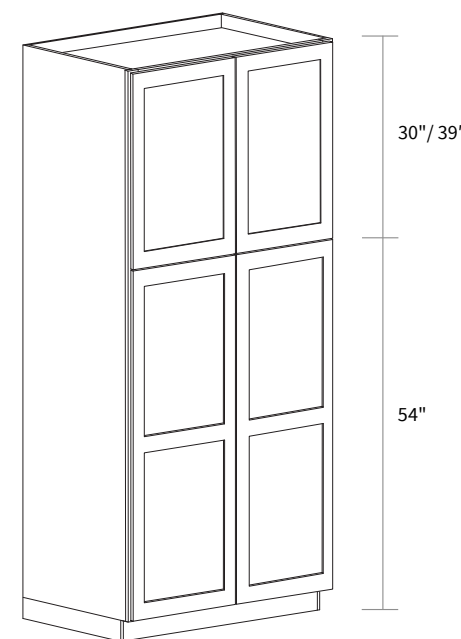

Wall Double Door 30" High

Item Code	Dimension
W2430	24"W x 30"H x 12"D
W2730	27"W x 30"H x 12"D
W3030	30"W x 30"H x 12"D
W3330	33"W x 30"H x 12"D
W3630	36"W x 30"H x 12"D
W3930	39"W x 30"H x 12"D

Features

Features

- Two doors
- Six shelves
- Box is separated into TOP/BOTTOM two portions

Wall Pantry Double Door 24" Wide

Item Code	Dimension
WP24105	24"W x 105"H x 24"D

Features

- Four doors
- Six shelves
- Box is separated into TOP/BOTTOM two portions

Wall Pantry Double Door 30" Wide

Item Code	Dimension
WP3084	30"W x 84"H x 24"D
WP3093*	30"W x 93"H x 24"D

Features

- Four doors
- Four shelves
- *Five shelves
- Toe kick box is separated

Wall Pantry Double Door 36" Wide

Item Code	Dimension
WP3684	36"W x 84"H x 24"D
WP3693*	36"W x 93"H x 24"D

Features

- Four doors
- Four shelves
- *Five shelves
- Toe kick box is separated

Wall Pantry Double Door 30" Wide

Item Code	Dimension
WP30105	30"W x 105"H x 24"D