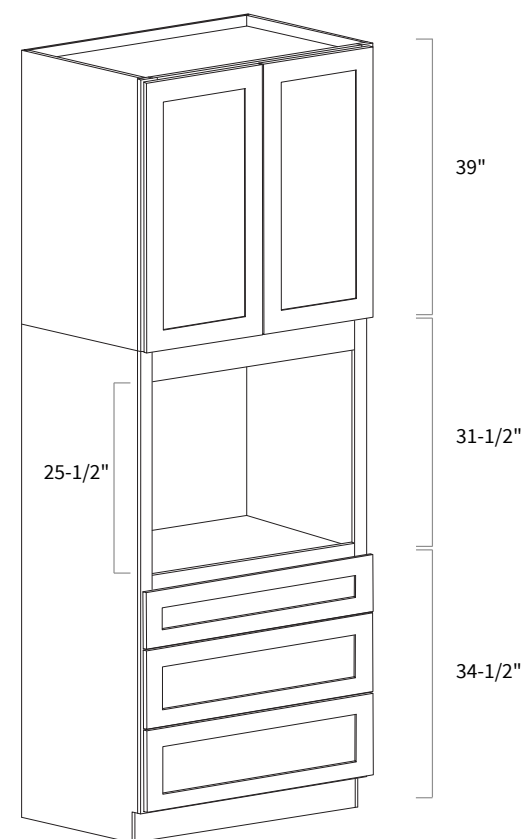

Wall Double Door 30" High

Item Code	Dimension
W2430	24"W x 30"H x 12"D
W2730	27"W x 30"H x 12"D
W3030	30"W x 30"H x 12"D
W3330	33"W x 30"H x 12"D
W3630	36"W x 30"H x 12"D
W3930	39"W x 30"H x 12"D

Features

Features

- Four doors
- Six shelves
- Box is separated into TOP/BOTTOM two portions

Wall Pantry Double Door 36" Wide

Item Code	Dimension
WP36105	36"W x 105"H x 24"D

Features

- Four doors
- Six shelves
- Box is separated into TOP/BOTTOM two portions

Single Oven Pantry 93"

Item Code	Dimension
SOP3193	31-1/2"W x 93"H x 24"D

Features

- Opening 28-1/2" x 25-1/2"
- One shelf
- One small drawer
- Two big drawers
- Filler needs to be ordered separately
- Toe kick box is separated

Single Oven Pantry 105"

Item Code	Dimension
SOP31105	31-1/2"W x 105"H x 24"D

Features

- Opening 28-1/2" x 25-1/2"
- Two shelves
- One small drawer
- Two big drawers
- Filler needs to be ordered separately
- Box is separated into TOP/BOTTOM two portions