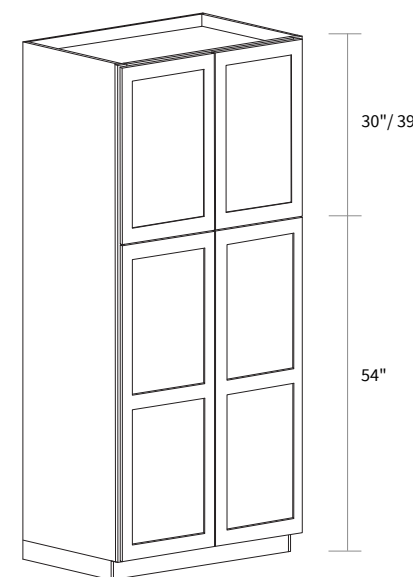

Wall Wine Rack 15" High

Item Code	Dimension
WWR3015	30"W x 15"H x 12"D

Features

Finished interior and exterior
 Can be used in both wall and base application

Glass Holder

Item Code	Dimension
GH30	28-1/2"W x 1-1/2"H x 12"D

Wall Pantry Single Door 18" Wide

Item Code	Dimension
WP1884	18"W x 84"H x 24"D
WP1893*	18"W x 93"H x 24"D

Features

- Two doors
- Four shelves
- *Five shelves
- Toe kick box is separated

Wall Pantry Double Door 24" Wide

Item Code	Dimension
WP2484	24"W x 84"H x 24"D
WP2493	24"W x 93"H x 24"D

Features

- Four doors
- Five shelves
- Toe kick box is separated

Wall Pantry Single Door 18" Wide

Item Code	Dimension
WP18105	18"W x 105"H x 24"D

Features

- Two doors
- Six shelves
- Box is separated into TOP/BOTTOM two portions

Wall Pantry Double Door 24" Wide

Item Code	Dimension
WP24105	24"W x 105"H x 24"D

Features

- Four doors
- Six shelves
- Box is separated into TOP/BOTTOM two portions