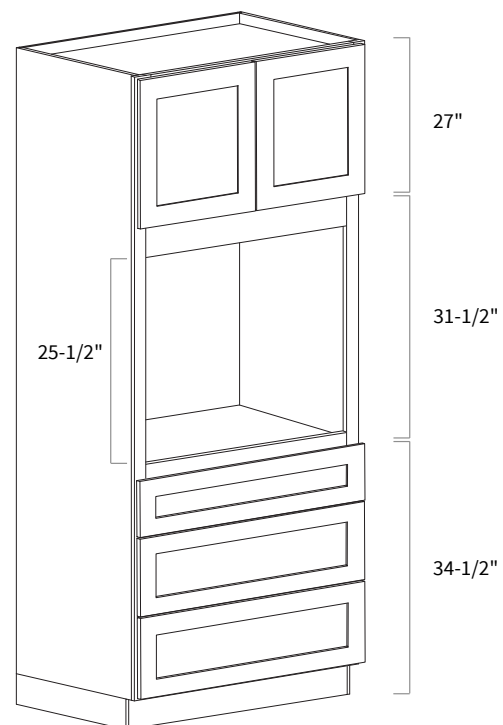

Wall Pantry Double Door 30" Wide

Item Code	Dimension
WP3084	30"W x 84"H x 24"D
WP3093*	30"W x 93"H x 24"D

Features

- Four doors
- Four shelves
- *Five shelves
- Toe kick box is separated

Wall Pantry Double Door 36" Wide

Item Code	Dimension
WP3684	36"W x 84"H x 24"D
WP3693*	36"W x 93"H x 24"D

Features

- Four doors
- Four shelves
- *Five shelves
- Toe kick box is separated

Wall Pantry Double Door 30" Wide

Item Code	Dimension
WP30105	30"W x 105"H x 24"D

Features

- Four doors
- Six shelves
- Box is separated into TOP/BOTTOM two portions

Wall Pantry Double Door 36" Wide

Item Code	Dimension
WP36105	36"W x 105"H x 24"D

Features

- Four doors
- Six shelves
- Box is separated into TOP/BOTTOM two portions

Single Oven Pantry 93"

Item Code	Dimension
SOP3193	31-1/2"W x 93"H x 24"D

Features

- Opening 28-1/2" x 25-1/2"
- One shelf
- One small drawer
- Two big drawers
- Filler needs to be ordered separately
- Toe kick box is separated