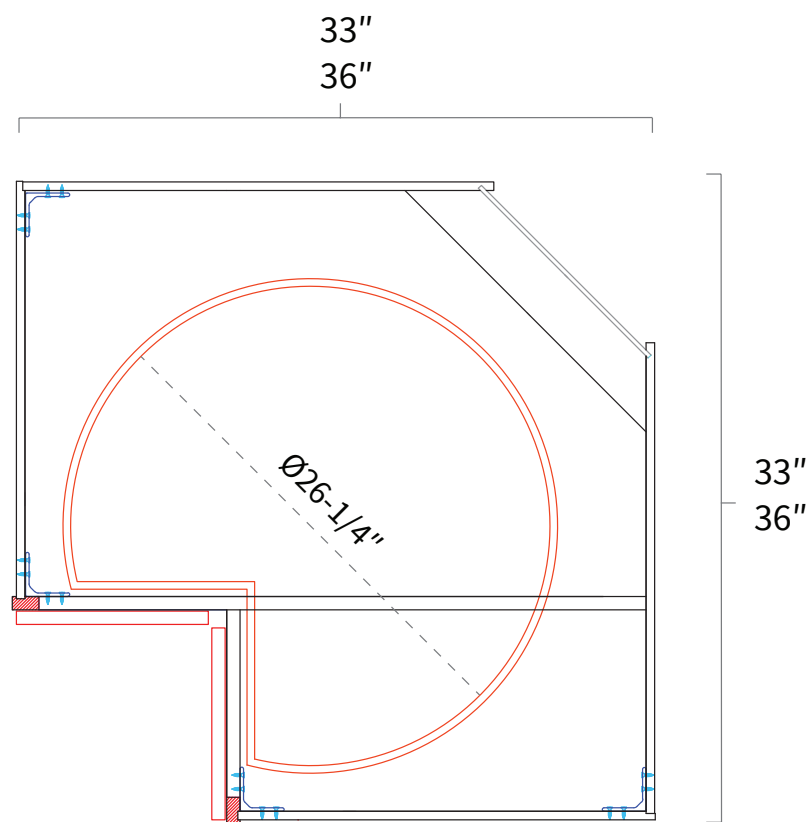

Opening Dimensions

Installation Diagram

Wall Diagonal Corner 24"

Item Code	Dimension
WDC2415	24"W x 15"H x 12"D
WDC2430*	24"W x 30"H x 12"D
WDC2436*	24"W x 36"H x 12"D
WDC2439**	24"W x 39"H x 12"D

Features

Base Blind Corner 42"

Item Code	Dimension
BBC42	42"W x 34-1/2"H x 24"D

Features

- One full height door 17-1/2" wide, 15" opening
- Hinges on the central stile
- Filler needs to be ordered separately
- One shelf

Opening Dimensions

Installation Diagram

Opening Dimensions

Installation Diagram

Base Lazy Susan

Item Code	Dimension
BLS33	33"W x 34-1/2"H x 24"D
BLS36	36"W x 34-1/2"H x 24"D

Features

Full height bi-folding door
 Two wooden susan included
 Wooden susan 26-1/4" diameter
 Soft close not available

Spice Rack

Item Code	Dimension
BSR09	9"W x 34-1/2"H x 24"D
BSR12	12"W x 34-1/2"H x 24"D

Features

Three levels of spice racks
 Fits items up to 9" tall

Trash Bin Cabinet

Item Code	Dimension
TB15	15"W x 34-1/2"H x 24"D
TB18	18"W x 34-1/2"H x 24"D