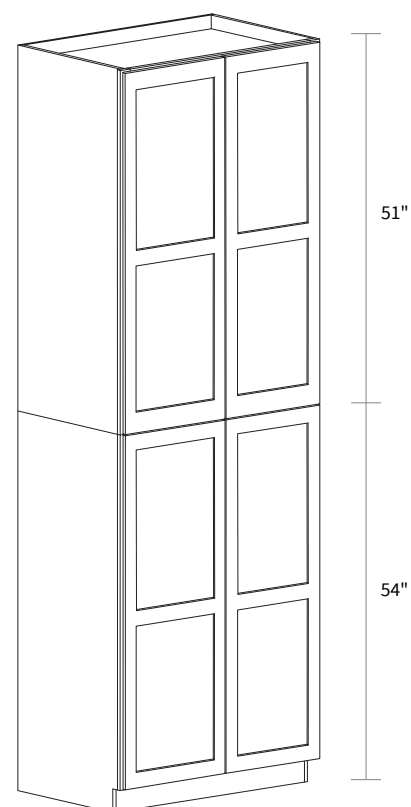

Wall Double Door 30" High

Item Code	Dimension
W2430	24"W x 30"H x 12"D
W2730	27"W x 30"H x 12"D
W3030	30"W x 30"H x 12"D
W3330	33"W x 30"H x 12"D
W3630	36"W x 30"H x 12"D
W3930	39"W x 30"H x 12"D

Features

Wall Pantry Double Door 30" Wide

Item Code	Dimension
WP3084	30"W x 84"H x 24"D
WP3093*	30"W x 93"H x 24"D

Features

- Four doors
- Four shelves
- *Five shelves
- Toe kick box is separated

Wall Pantry Double Door 36" Wide

Item Code	Dimension
WP3684	36"W x 84"H x 24"D
WP3693*	36"W x 93"H x 24"D

Features

- Four doors
- Four shelves
- *Five shelves
- Toe kick box is separated

Wall Pantry Double Door 30" Wide

Item Code	Dimension
WP30105	30"W x 105"H x 24"D

Features

- Four doors
- Six shelves
- Box is separated into TOP/BOTTOM two portions

Wall Pantry Double Door 36" Wide

Item Code	Dimension
WP36105	36"W x 105"H x 24"D

Features

- Four doors
- Six shelves
- Box is separated into TOP/BOTTOM two portions