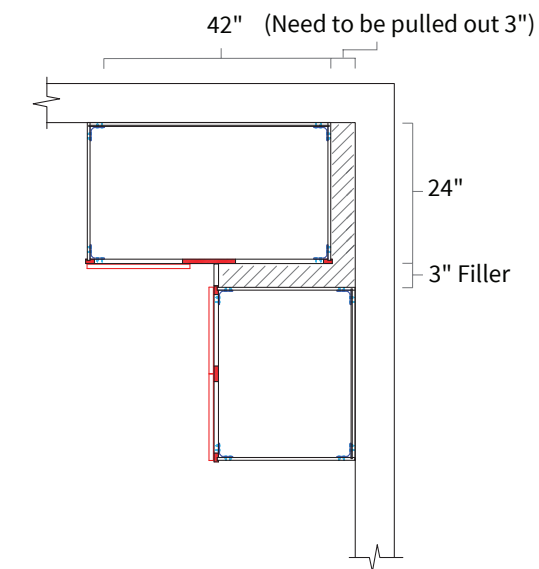

Base Blind Corner 42"

Item Code	Dimension
BBC42	42"W x 34-1/2"H x 24"D

Features

- One full height door 17-1/2" wide, 15" opening
- Hinges on the central stile
- Filler needs to be ordered separately
- One shelf

Opening Dimensions

Installation Diagram

Opening Dimensions

Installation Diagram

Base Lazy Susan

Item Code	Dimension
BLS33	33"W x 34-1/2"H x 24"D
BLS36	36"W x 34-1/2"H x 24"D

Features

Full height bi-folding door
 Two wooden susan included
 Wooden susan 26-1/4" diameter
 Soft close not available

Spice Rack

Item Code	Dimension
BSR09	9"W x 34-1/2"H x 24"D
BSR12	12"W x 34-1/2"H x 24"D

Features

Three levels of spice racks
 Fits items up to 9" tall

Trash Bin Cabinet

Item Code	Dimension
TB15	15"W x 34-1/2"H x 24"D
TB18	18"W x 34-1/2"H x 24"D